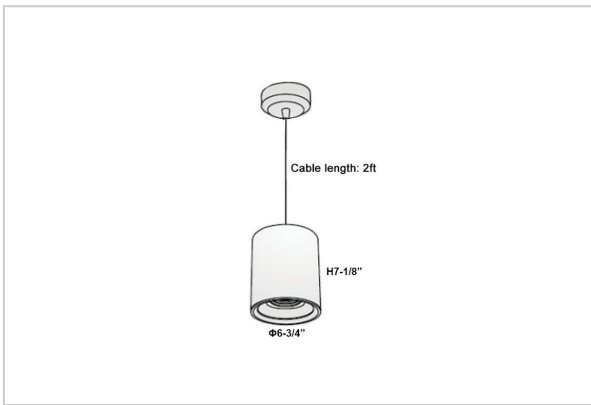

Aurora Pendant Lights

ITEM SKU#: 662187502663

Product Code : IK-RAuroraPL-50W-27K-WH-90C-15D

Voltage	100 - 277 V AC, 50-60 Hz
Lumen Output	4000lm
Power	50W
CCT	2700K
CRI	>90
Beam Angle	15°
Light Distribution	Spot
LED Light Source	Osram SOLERIQ S 19
Start Time	Instant
Driver	Stand Alone (included)
Operating Position	No Swiveling Type
Dimming	Triac Dimming / 0-10 V Dimming
Heads	Single Head
Finish	White
Height	7-1/8"
Diameter	6-3/4"
Optics	Reflective Cup Structure
Application Area	Guest Room, Restaurant, Meeting Room, Club, Hall, Hotel Entrance

Beam Spread (Options)

Spot	15°	Medium	30°	Flood	45°
ft	Ø	ft	Ø	ft	Ø
3.0	0.72	3.0	1.41	3.0	2.03
9.0	2.15	9.0	4.22	9.0	6.09
15.0	3.58	15.0	7.04	15.0	10.15

Aurora is a technologically advanced LED Pendant Light that incorporates electronic gear and a high-quality lens with wide beam spread. While commonly used as task light, the unique and state-of-the-art design of this luminaire also enhances the overall aesthetics of your store.