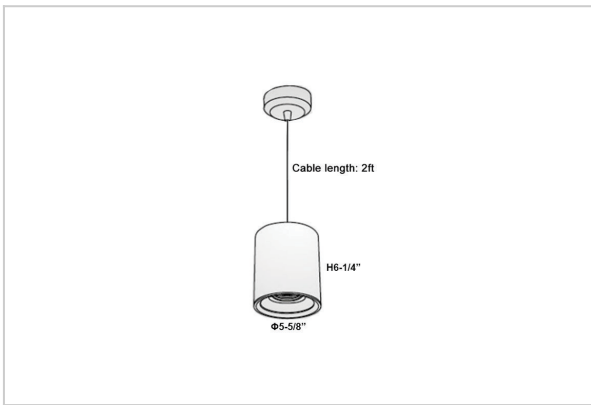

Aurora Pendant Lights

ITEM SKU#: 662187502649

Product Code : IK-RAuroraPL-40W-40K-WH-90C-15D

| | |
|--------------------|--|
| Voltage | 100 - 277 V AC, 50-60 Hz |
| Lumen Output | 3600lm |
| Power | 40W |
| CCT | 4000K |
| CRI | >90 |
| Beam Angle | 15° |
| Light Distribution | Spot |
| LED Light Source | Osram SOLERIQ S 19 |
| Start Time | Instant |
| Driver | Stand Alone (included) |
| Operating Position | No Swiveling Type |
| Dimming | Triac Dimming / 0-10 V Dimming |
| Heads | Single Head |
| Finish | White |
| Height | 6-1/4" |
| Diameter | 5-5/8" |
| Optics | Reflective Cup Structure |
| Application Area | Guest Room, Restaurant, Meeting Room, Club, Hall, Hotel Entrance |

Beam Spread (Options)

| Spot | 15° | Medium | 30° | Flood | 45° |
|------|------|--------|------|-------|-------|
| ft | Ø | ft | Ø | ft | Ø |
| 3.0 | 0.72 | 3.0 | 1.41 | 3.0 | 2.03 |
| 9.0 | 2.15 | 9.0 | 4.22 | 9.0 | 6.09 |
| 15.0 | 3.58 | 15.0 | 7.04 | 15.0 | 10.15 |

Aurora is a technologically advanced LED Pendant Light that incorporates electronic gear and a high-quality lens with wide beam spread. While commonly used as task light, the unique and state-of-the-art design of this luminaire also enhances the overall aesthetics of your store.