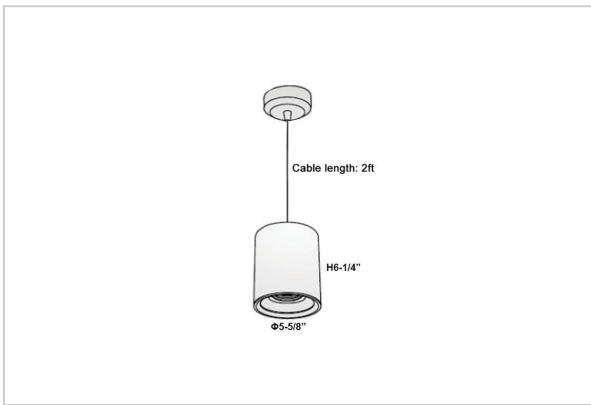

Aurora Pendant Lights

ITEM SKU#: 662187502625

Product Code : IK-RAuroraPL-40W-27K-WH-90C-15D

Voltage	100 - 277 V AC, 50-60 Hz
Lumen Output	3200lm
Power	40W
CCT	2700K
CRI	>90
Beam Angle	15°
Light Distribution	Spot
LED Light Source	Osram SOLERIQ S 19
Start Time	Instant
Driver	Stand Alone (included)
Operating Position	No Swiveling Type
Dimming	Triac Dimming / 0-10 V Dimming
Heads	Single Head
Finish	White
Height	6-1/4"
Diameter	5-5/8"
Optics	Reflective Cup Structure
Application Area	Guest Room, Restaurant, Meeting Room, Club, Hall, Hotel Entrance

Beam Spread (Options)

Spot	15°	Medium	30°	Flood	45°
ft	Ø	ft	Ø	ft	Ø
3.0	0.72	3.0	1.41	3.0	2.03
9.0	2.15	9.0	4.22	9.0	6.09
15.0	3.58	15.0	7.04	15.0	10.15

Aurora is a technologically advanced LED Pendant Light that incorporates electronic gear and a high-quality lens with wide beam spread. While commonly used as task light, the unique and state-of-the-art design of this luminaire also enhances the overall aesthetics of your store.