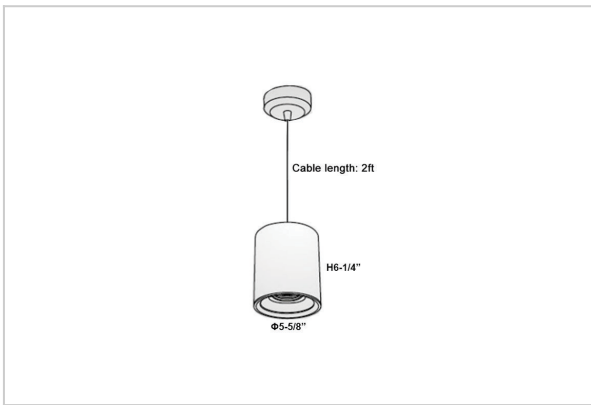

Aurora Pendant Lights

ITEM SKU#: 662187502618

Product Code : IK-RAuroraPL-30W-50K-WH-90C-15D

Voltage	100 - 277 V AC, 50-60 Hz
Lumen Output	2850lm
Power	30W
CCT	5000K
CRI	>90
Beam Angle	15°
Light Distribution	Spot
LED Light Source	Osram SOLERIQ S 19
Start Time	Instant
Driver	Stand Alone (included)
Operating Position	No Swiveling Type
Dimming	Triac Dimming / 0-10 V Dimming
Heads	Single Head
Finish	White
Height	6-1/4"
Diameter	5-5/8"
Optics	Reflective Cup Structure
Application Area	Guest Room, Restaurant, Meeting Room, Club, Hall, Hotel Entrance

Beam Spread (Options)

Spot	15°		Medium		30°		Flood		45°	
	ft	Ø	ft	Ø	ft	Ø	ft	Ø	ft	Ø
	3.0	0.72	3.0	1.41	3.0	2.03				
	9.0	2.15	9.0	4.22	9.0	6.09				
	15.0	3.58	15.0	7.04	15.0	10.15				

Aurora is a technologically advanced LED Pendant Light that incorporates electronic gear and a high-quality lens with wide beam spread. While commonly used as task light, the unique and state-of-the-art design of this luminaire also enhances the overall aesthetics of your store.