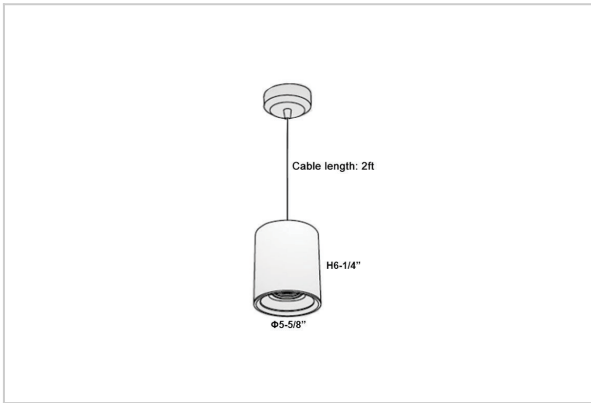

Aurora Pendant Lights

ITEM SKU#: 662187502588

Product Code : IK-RAuroraPL-30W-30K-WH-90C-15D

Voltage	100 - 277 V AC, 50-60 Hz
Lumen Output	2550lm
Power	30W
CCT	3000K
CRI	>90
Beam Angle	15°
Light Distribution	Spot
LED Light Source	Osram SOLERIQ S 19
Start Time	Instant
Driver	Stand Alone (included)
Operating Position	No Swiveling Type
Dimming	Triac Dimming / 0-10 V Dimming
Heads	Single Head
Finish	White
Height	6-1/4"
Diameter	5-5/8"
Optics	Reflective Cup Structure
Application Area	Guest Room, Restaurant, Meeting Room, Club, Hall, Hotel Entrance

Beam Spread (Options)

Spot	15°	Medium	30°	Flood	45°
ft	0.72	3.0	1.41	3.0	2.03
Ø	0.72	3.0	1.41	3.0	2.03
ft	2.15	9.0	4.22	9.0	6.09
Ø	3.58	15.0	7.04	15.0	10.15

Aurora is a technologically advanced LED Pendant Light that incorporates electronic gear and a high-quality lens with wide beam spread. While commonly used as task light, the unique and state-of-the-art design of this luminaire also enhances the overall aesthetics of your store.