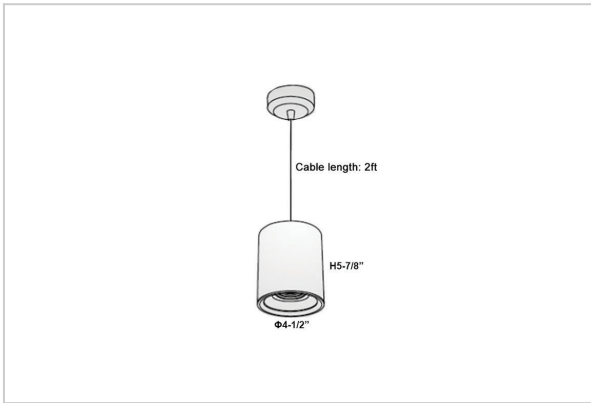

## Product Code : IK-RAuroraPL-25W-50K-WH-90C-15D

Voltage	100 - 277 V AC, 50-60 Hz
Lumen Output	2375lm
Power	25W
CCT	5000K
CRI	>90
Beam Angle	15°
Light Distribution	Spot
LED Light Source	Osram SOLERIQ S 19
Start Time	Instant
Driver	Stand Alone (included)
Operating Position	No Swiveling Type
Dimming	Triac Dimming / 0-10 V Dimming
Heads	Single Head
Finish	White
Height	5-7/8"
Diameter	4-1/2"
Optics	Reflective Cup Structure
Application Area	Guest Room, Restaurant, Meeting Room, Club, Hall, Hotel Entrance

### Beam Spread (Options)

Spot	15°	Medium	30°	Flood	45°
ft	Ø	ft	Ø	ft	Ø
3.0	0.72	3.0	1.41	3.0	2.03
9.0	2.15	9.0	4.22	9.0	6.09
15.0	3.58	15.0	7.04	15.0	10.15

Aurora is a technologically advanced LED Pendant Light that incorporates electronic gear and a high-quality lens with wide beam spread. While commonly used as task light, the unique and state-of-the-art design of this luminaire also enhances the overall aesthetics of your store.