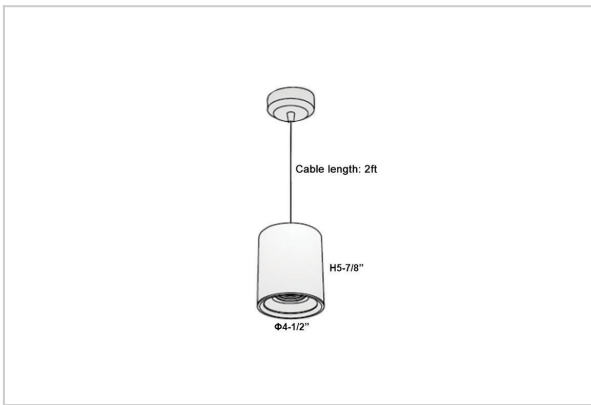

Aurora Pendant Lights

ITEM SKU#: 662187502519

Product Code : IK-RAuroraPL-20W-40K-WH-90C-15D

Voltage	100 - 277 V AC, 50-60 Hz
Lumen Output	1800lm
Power	20W
CCT	4000K
CRI	>90
Beam Angle	15°
Light Distribution	Spot
LED Light Source	Osram SOLERIQ S 19
Start Time	Instant
Driver	Stand Alone (included)
Operating Position	No Swiveling Type
Dimming	Triac Dimming / 0-10 V Dimming
Heads	Single Head
Finish	White
Height	5-7/8"
Diameter	4-1/2"
Optics	Reflective Cup Structure
Application Area	Guest Room, Restaurant, Meeting Room, Club, Hall, Hotel Entrance

Beam Spread (Options)

Spot	15°		Medium		30°		Flood		45°	
	ft	Ø	ft	Ø	ft	Ø	ft	Ø	ft	Ø
	3.0	0.72	3.0	1.41	3.0	2.03				
	9.0	2.15	9.0	4.22	9.0	6.09				
	15.0	3.58	15.0	7.04	15.0	10.15				

Aurora is a technologically advanced LED Pendant Light that incorporates electronic gear and a high-quality lens with wide beam spread. While commonly used as task light, the unique and state-of-the-art design of this luminaire also enhances the overall aesthetics of your store.