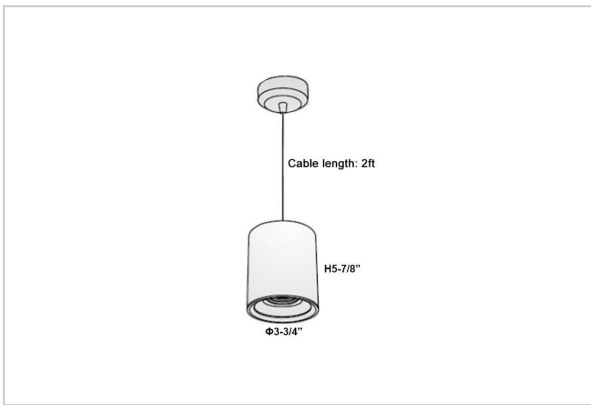

Aurora Pendant Lights

ITEM SKU#: 662187502489

Product Code : IK-RAuroraPL-15W-50K-WH-90C-15D

Voltage	100 - 277 V AC, 50-60 Hz
Lumen Output	1425lm
Power	15W
CCT	5000K
CRI	>90
Beam Angle	15°
Light Distribution	Spot
LED Light Source	Osram SOLERIQ S 19
Start Time	Instant
Driver	Stand Alone (included)
Operating Position	No Swiveling Type
Dimming	Triac Dimming / 0-10 V Dimming
Heads	Single Head
Finish	White
Height	5-7/8"
Diameter	3-3/4"
Optics	Reflective Cup Structure
Application Area	Guest Room, Restaurant, Meeting Room, Club, Hall, Hotel Entrance

Beam Spread (Options)

Spot 15°		Medium 30°		Flood 45°	
ft	Ø	ft	Ø	ft	Ø
3.0	0.72	3.0	1.41	3.0	2.03
9.0	2.15	9.0	4.22	9.0	6.09
15.0	3.58	15.0	7.04	15.0	10.15

Aurora is a technologically advanced LED Pendant Light that incorporates electronic gear and a high-quality lens with wide beam spread. While commonly used as task light, the unique and state-of-the-art design of this luminaire also enhances the overall aesthetics of your store.