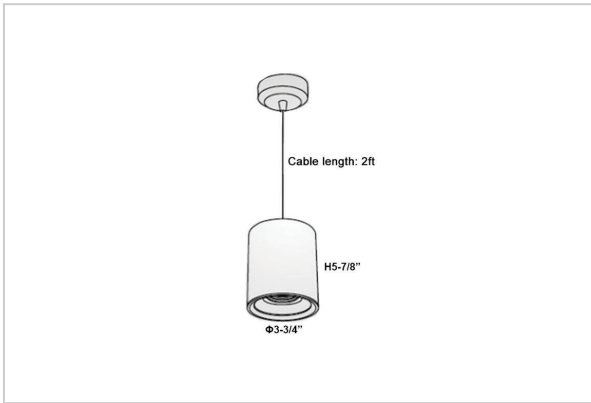

Aurora Pendant Lights

ITEM SKU#: 662187502465

Product Code : IK-RAuroraPL-15W-30K-WH-90C-15D

Voltage	100 - 277 V AC, 50-60 Hz
Lumen Output	1275lm
Power	15W
CCT	3000K
CRI	>90
Beam Angle	15°
Light Distribution	Spot
LED Light Source	Osram SOLERIQ S 19
Start Time	Instant
Driver	Stand Alone (included)
Operating Position	No Swiveling Type
Dimming	Triac Dimming / 0-10 V Dimming
Heads	Single Head
Finish	White
Height	5-7/8"
Diameter	3-3/4"
Optics	Reflective Cup Structure
Application Area	Guest Room, Restaurant, Meeting Room, Club, Hall, Hotel Entrance

Beam Spread (Options)

Spot	15°	Medium	30°	Flood	45°
ft	Ø	ft	Ø	ft	Ø
3.0	0.72	3.0	1.41	3.0	2.03
9.0	2.15	9.0	4.22	9.0	6.09
15.0	3.58	15.0	7.04	15.0	10.15

Aurora is a technologically advanced LED Pendant Light that incorporates electronic gear and a high-quality lens with wide beam spread. While commonly used as task light, the unique and state-of-the-art design of this luminaire also enhances the overall aesthetics of your store.