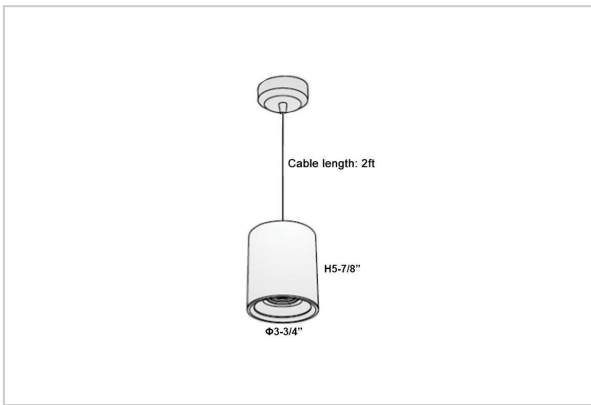

Aurora Pendant Lights

ITEM SKU#: 662187502458

Product Code : IK-RAuroraPL-15W-27K-WH-90C-15D

Voltage	100 - 277 V AC, 50-60 Hz
Lumen Output	1200lm
Power	15W
CCT	2700K
CRI	>90
Beam Angle	15°
Light Distribution	Spot
LED Light Source	Osram SOLERIQ S 19
Start Time	Instant
Driver	Stand Alone (included)
Operating Position	No Swiveling Type
Dimming	Triac Dimming / 0-10 V Dimming
Heads	Single Head
Finish	White
Height	5-7/8"
Diameter	3-3/4"
Optics	Reflective Cup Structure
Application Area	Guest Room, Restaurant, Meeting Room, Club, Hall, Hotel Entrance

Beam Spread (Options)

Spot 15°		Medium 30°		Flood 45°	
ft	Ø	ft	Ø	ft	Ø
3.0	0.72	3.0	1.41	3.0	2.03
9.0	2.15	9.0	4.22	9.0	6.09
15.0	3.58	15.0	7.04	15.0	10.15

Aurora is a technologically advanced LED Pendant Light that incorporates electronic gear and a high-quality lens with wide beam spread. While commonly used as task light, the unique and state-of-the-art design of this luminaire also enhances the overall aesthetics of your store.