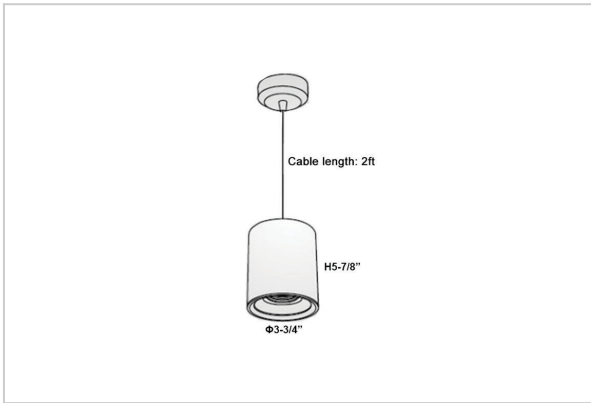

Aurora Pendant Lights

ITEM SKU#: 662187502458

Product Code : IK-RAuroraPL-15W-27K-WH-90C-15D

Voltage	100 - 277 V AC, 50-60 Hz
Lumen Output	1200lm
Power	15W
CCT	2700K
CRI	>90
Beam Angle	15°
Light Distribution	Spot
LED Light Source	Osram SOLERIQ S 19
Start Time	Instant
Driver	Stand Alone (included)
Operating Position	No Swiveling Type
Dimming	Triac Dimming / 0-10 V Dimming
Heads	Single Head
Finish	White
Height	5-7/8"
Diameter	3-3/4"
Optics	Reflective Cup Structure
Application Area	Guest Room, Restaurant, Meeting Room, Club, Hall, Hotel Entrance

Beam Spread (Options)

Spot 15°		Medium 30°		Flood 45°	
ft	Ø	ft	Ø	ft	Ø
3.0	0.72	3.0	1.41	3.0	2.03
9.0	2.15	9.0	4.22	9.0	6.09
15.0	3.58	15.0	7.04	15.0	10.15

Aurora is a technologically advanced LED Pendant Light that incorporates electronic gear and a high-quality lens with wide beam spread. While commonly used as task light, the unique and state-of-the-art design of this luminaire also enhances the overall aesthetics of your store.