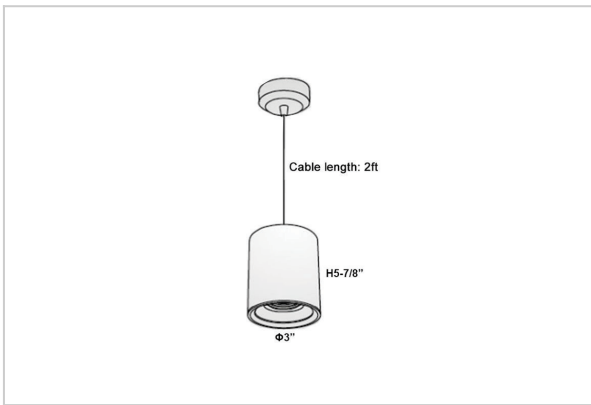

## Product Code : IK-RAuroraPL-12W-50K-WH-90C-15D

Voltage	100 - 277 V AC, 50-60 Hz
Lumen Output	1140lm
Power	12W
CCT	5000K
CRI	>90
Beam Angle	15°
Light Distribution	Spot
LED Light Source	Osram SOLERIQ S 19
Start Time	Instant
Driver	Stand Alone (included)
Operating Position	No Swiveling Type
Dimming	Triac Dimming / 0-10 V Dimming
Heads	Single Head
Finish	White
Height	5-7/8"
Diameter	3"
Optics	Reflective Cup Structure
Application Area	Guest Room, Restaurant, Meeting Room, Club, Hall, Hotel Entrance

### Beam Spread (Options)

Spot 15°		Medium 30°		Flood 45°	
ft	Ø	ft	Ø	ft	Ø
3.0	0.72	3.0	1.41	3.0	2.03
9.0	2.15	9.0	4.22	9.0	6.09
15.0	3.58	15.0	7.04	15.0	10.15

Aurora is a technologically advanced LED Pendant Light that incorporates electronic gear and a high-quality lens with wide beam spread. While commonly used as task light, the unique and state-of-the-art design of this luminaire also enhances the overall aesthetics of your store.