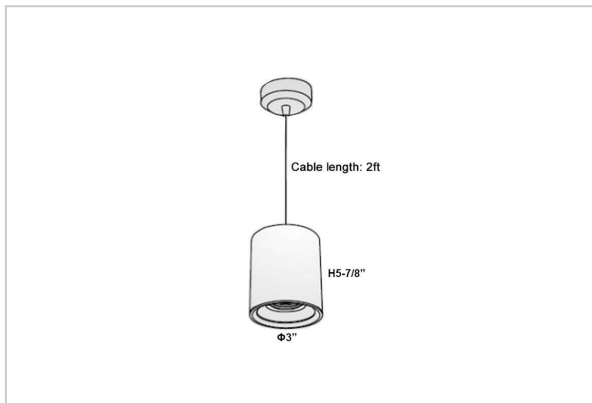

Aurora Pendant Lights

ITEM SKU#: 662187502434

Product Code : IK-RAuroraPL-12W-40K-WH-90C-15D

Voltage	100 - 277 V AC, 50-60 Hz
Lumen Output	1080lm
Power	12W
CCT	4000K
CRI	>90
Beam Angle	15°
Light Distribution	Spot
LED Light Source	Osram SOLERIQ S 19
Start Time	Instant
Driver	Stand Alone (included)
Operating Position	No Swiveling Type
Dimming	Triac Dimming / 0-10 V Dimming
Heads	Single Head
Finish	White
Height	5-7/8"
Diameter	3"
Optics	Reflective Cup Structure
Application Area	Guest Room, Restaurant, Meeting Room, Club, Hall, Hotel Entrance

Beam Spread (Options)

Spot	15°	Medium	30°	Flood	45°
ft	Ø	ft	Ø	ft	Ø
3.0	0.72	3.0	1.41	3.0	2.03
9.0	2.15	9.0	4.22	9.0	6.09
15.0	3.58	15.0	7.04	15.0	10.15

Aurora is a technologically advanced LED Pendant Light that incorporates electronic gear and a high-quality lens with wide beam spread. While commonly used as task light, the unique and state-of-the-art design of this luminaire also enhances the overall aesthetics of your store.