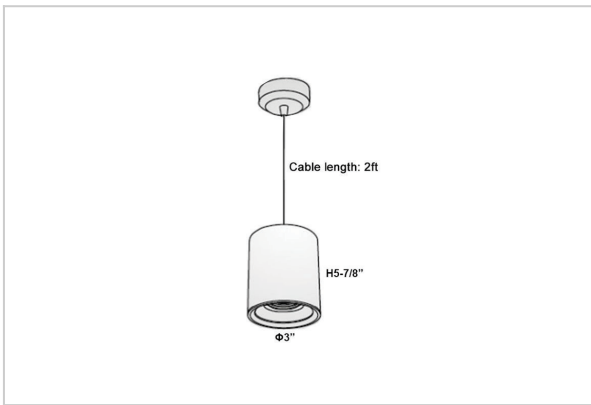

## Product Code : IK-RAuroraPL-8W-27K-WH-90C-15D

Voltage	100 - 277 V AC, 50-60 Hz
Lumen Output	640lm
Power	8W
CCT	2700K
CRI	>90
Beam Angle	15°
Light Distribution	Spot
LED Light Source	Osram SOLERIQ S 19
Start Time	Instant
Driver	Stand Alone (included)
Operating Position	No Swiveling Type
Dimming	Triac Dimming / 0-10 V Dimming
Heads	Single Head
Finish	White
Height	5-7/8"
Diameter	3"
Optics	Reflective Cup Structure
Application Area	Guest Room, Restaurant, Meeting Room, Club, Hall, Hotel Entrance

### Beam Spread (Options)

Spot	15°	Medium	30°	Flood	45°
ft	Ø	ft	Ø	ft	Ø
3.0	0.72	3.0	1.41	3.0	2.03
9.0	2.15	9.0	4.22	9.0	6.09
15.0	3.58	15.0	7.04	15.0	10.15

Aurora is a technologically advanced LED Pendant Light that incorporates electronic gear and a high-quality lens with wide beam spread. While commonly used as task light, the unique and state-of-the-art design of this luminaire also enhances the overall aesthetics of your store.