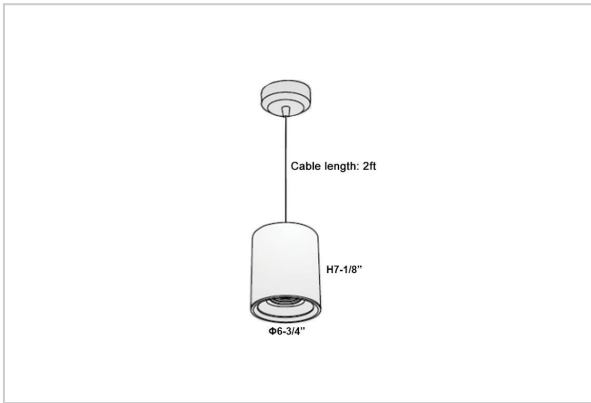

Aurora Pendant Lights

ITEM SKU#: 662187502328

Product Code : IK-RAuroraPL-50W-50K-BL-90C-15D

Voltage	100 - 277 V AC, 50-60 Hz
Lumen Output	4750lm
Power	50W
CCT	5000K
CRI	>90
Beam Angle	15°
Light Distribution	Spot
LED Light Source	Osram SOLERIQ S 19
Start Time	Instant
Driver	Stand Alone (included)
Operating Position	No Swiveling Type
Dimming	Triac Dimming / 0-10 V Dimming
Heads	Single Head
Finish	Black
Height	7-1/8"
Diameter	6-3/4"
Optics	Reflective Cup Structure
Application Area	Guest Room, Restaurant, Meeting Room, Club, Hall, Hotel Entrance

Beam Spread (Options)

Spot 15°		Medium 30°		Flood 45°	
ft	Ø	ft	Ø	ft	Ø
3.0	0.72	3.0	1.41	3.0	2.03
9.0	2.15	9.0	4.22	9.0	6.09
15.0	3.58	15.0	7.04	15.0	10.15

Aurora is a technologically advanced LED Pendant Light that incorporates electronic gear and a high-quality lens with wide beam spread. While commonly used as task light, the unique and state-of-the-art design of this luminaire also enhances the overall aesthetics of your store.