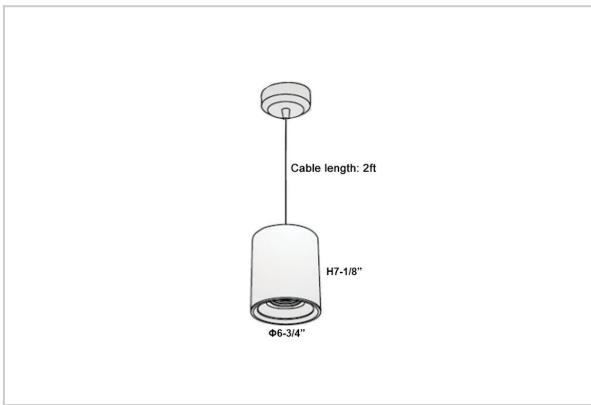

Aurora Pendant Lights

ITEM SKU#: 662187502311

Product Code : IK-RAuroraPL-50W-40K-BL-90C-15D

Voltage	100 - 277 V AC, 50-60 Hz
Lumen Output	4500lm
Power	50W
CCT	4000K
CRI	>90
Beam Angle	15°
Light Distribution	Spot
LED Light Source	Osram SOLERIQ S 19
Start Time	Instant
Driver	Stand Alone (included)
Operating Position	No Swiveling Type
Dimming	Triac Dimming / 0-10 V Dimming
Heads	Single Head
Finish	Black
Height	7-1/8"
Diameter	6-3/4"
Optics	Reflective Cup Structure
Application Area	Guest Room, Restaurant, Meeting Room, Club, Hall, Hotel Entrance

Beam Spread (Options)

Spot 15°		Medium 30°		Flood 45°	
ft	Ø	ft	Ø	ft	Ø
3.0	0.72	3.0	1.41	3.0	2.03
9.0	2.15	9.0	4.22	9.0	6.09
15.0	3.58	15.0	7.04	15.0	10.15

Aurora is a technologically advanced LED Pendant Light that incorporates electronic gear and a high-quality lens with wide beam spread. While commonly used as task light, the unique and state-of-the-art design of this luminaire also enhances the overall aesthetics of your store.