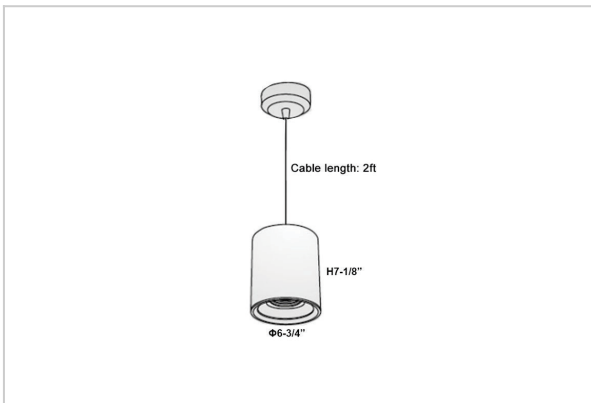

Aurora Pendant Lights

ITEM SKU#: 662187502304

Product Code : IK-RAuroraPL-50W-30K-BL-90C-15D

Voltage	100 - 277 V AC, 50-60 Hz
Lumen Output	4250lm
Power	50W
CCT	3000K
CRI	>90
Beam Angle	15°
Light Distribution	Spot
LED Light Source	Osram SOLERIQ S 19
Start Time	Instant
Driver	Stand Alone (included)
Operating Position	No Swiveling Type
Dimming	Triac Dimming / 0-10 V Dimming
Heads	Single Head
Finish	Black
Height	7-1/8"
Diameter	6-3/4"
Optics	Reflective Cup Structure
Application Area	Guest Room, Restaurant, Meeting Room, Club, Hall, Hotel Entrance

Beam Spread (Options)

Spot 15°		Medium 30°		Flood 45°	
ft	Ø	ft	Ø	ft	Ø
3.0	0.72	3.0	1.41	3.0	2.03
9.0	2.15	9.0	4.22	9.0	6.09
15.0	3.58	15.0	7.04	15.0	10.15

Aurora is a technologically advanced LED Pendant Light that incorporates electronic gear and a high-quality lens with wide beam spread. While commonly used as task light, the unique and state-of-the-art design of this luminaire also enhances the overall aesthetics of your store.