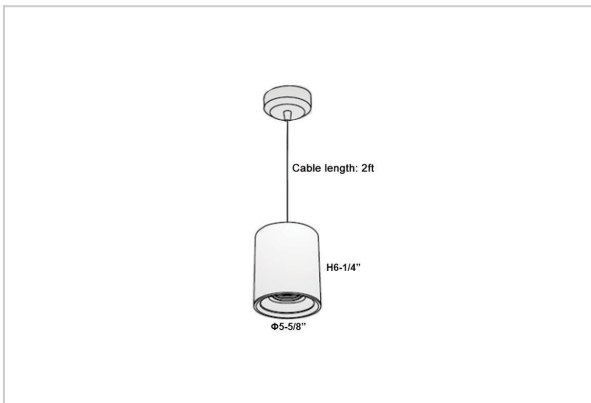

Aurora Pendant Lights

ITEM SKU#: 662187502281

Product Code : IK-RAuroraPL-40W-50K-BL-90C-15D

Voltage	100 - 277 V AC, 50-60 Hz
Lumen Output	3800lm
Power	40W
CCT	5000K
CRI	>90
Beam Angle	15°
Light Distribution	Spot
LED Light Source	Osram SOLERIQ S 19
Start Time	Instant
Driver	Stand Alone (included)
Operating Position	No Swiveling Type
Dimming	Triac Dimming / 0-10 V Dimming
Heads	Single Head
Finish	Black
Height	6-1/4"
Diameter	5-5/8"
Optics	Reflective Cup Structure
Application Area	Guest Room, Restaurant, Meeting Room, Club, Hall, Hotel Entrance

Beam Spread (Options)

Spot	15°	Medium	30°	Flood	45°
ft	Ø	ft	Ø	ft	Ø
3.0	0.72	3.0	1.41	3.0	2.03
9.0	2.15	9.0	4.22	9.0	6.09
15.0	3.58	15.0	7.04	15.0	10.15

Aurora is a technologically advanced LED Pendant Light that incorporates electronic gear and a high-quality lens with wide beam spread. While commonly used as task light, the unique and state-of-the-art design of this luminaire also enhances the overall aesthetics of your store.