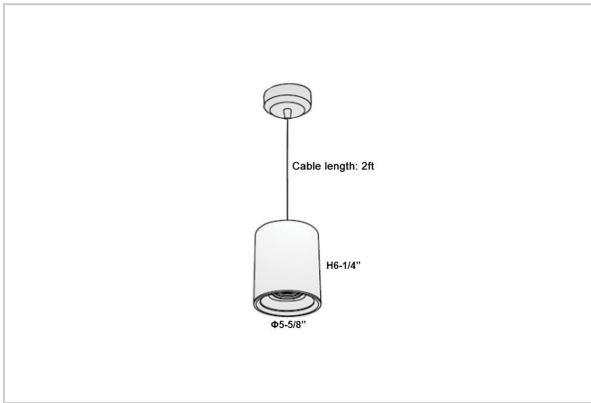

Aurora Pendant Lights

ITEM SKU#: 662187502274

Product Code : IK-RAuroraPL-40W-40K-BL-90C-15D

Voltage	100 - 277 V AC, 50-60 Hz
Lumen Output	3600lm
Power	40W
CCT	4000K
CRI	>90
Beam Angle	15°
Light Distribution	Spot
LED Light Source	Osram SOLERIQ S 19
Start Time	Instant
Driver	Stand Alone (included)
Operating Position	No Swiveling Type
Dimming	Triac Dimming / 0-10 V Dimming
Heads	Single Head
Finish	Black
Height	6-1/4"
Diameter	5-5/8"
Optics	Reflective Cup Structure
Application Area	Guest Room, Restaurant, Meeting Room, Club, Hall, Hotel Entrance

Beam Spread (Options)

Spot 15°		Medium 30°		Flood 45°	
ft	Ø	ft	Ø	ft	Ø
3.0	0.72	3.0	1.41	3.0	2.03
9.0	2.15	9.0	4.22	9.0	6.09
15.0	3.58	15.0	7.04	15.0	10.15

Aurora is a technologically advanced LED Pendant Light that incorporates electronic gear and a high-quality lens with wide beam spread. While commonly used as task light, the unique and state-of-the-art design of this luminaire also enhances the overall aesthetics of your store.