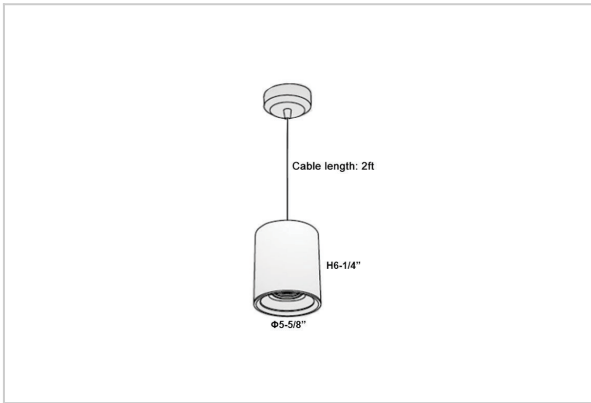

Aurora Pendant Lights

ITEM SKU#: 662187502250

Product Code : IK-RAuroraPL-40W-27K-BL-90C-15D

Voltage	100 - 277 V AC, 50-60 Hz
Lumen Output	3200lm
Power	40W
CCT	2700K
CRI	>90
Beam Angle	15°
Light Distribution	Spot
LED Light Source	Osram SOLERIQ S 19
Start Time	Instant
Driver	Stand Alone (included)
Operating Position	No Swiveling Type
Dimming	Triac Dimming / 0-10 V Dimming
Heads	Single Head
Finish	Black
Height	6-1/4"
Diameter	5-5/8"
Optics	Reflective Cup Structure
Application Area	Guest Room, Restaurant, Meeting Room, Club, Hall, Hotel Entrance

Beam Spread (Options)

Spot	15°	Medium	30°	Flood	45°
ft	Ø	ft	Ø	ft	Ø
3.0	0.72	3.0	1.41	3.0	2.03
9.0	2.15	9.0	4.22	9.0	6.09
15.0	3.58	15.0	7.04	15.0	10.15

Aurora is a technologically advanced LED Pendant Light that incorporates electronic gear and a high-quality lens with wide beam spread. While commonly used as task light, the unique and state-of-the-art design of this luminaire also enhances the overall aesthetics of your store.