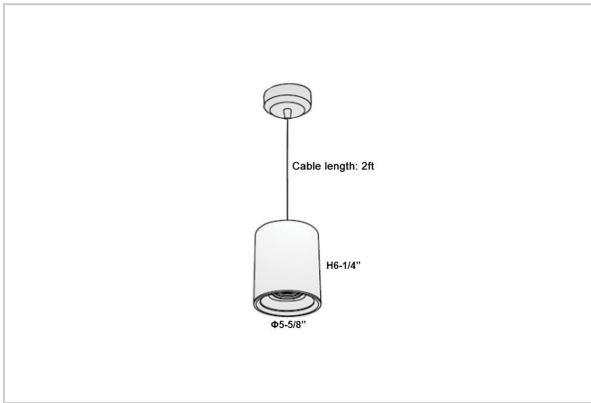

Aurora Pendant Lights

ITEM SKU#: 662187502243

Product Code : IK-RAuroraPL-30W-50K-BL-90C-15D

Voltage	100 - 277 V AC, 50-60 Hz
Lumen Output	2850lm
Power	30W
CCT	5000K
CRI	>90
Beam Angle	15°
Light Distribution	Spot
LED Light Source	Osram SOLERIQ S 19
Start Time	Instant
Driver	Stand Alone (included)
Operating Position	No Swiveling Type
Dimming	Triac Dimming / 0-10 V Dimming
Heads	Single Head
Finish	Black
Height	6-1/4"
Diameter	5-5/8"
Optics	Reflective Cup Structure
Application Area	Guest Room, Restaurant, Meeting Room, Club, Hall, Hotel Entrance

Beam Spread (Options)

Spot	15°	Medium	30°	Flood	45°
ft	Ø	ft	Ø	ft	Ø
3.0	0.72	3.0	1.41	3.0	2.03
9.0	2.15	9.0	4.22	9.0	6.09
15.0	3.58	15.0	7.04	15.0	10.15

Aurora is a technologically advanced LED Pendant Light that incorporates electronic gear and a high-quality lens with wide beam spread. While commonly used as task light, the unique and state-of-the-art design of this luminaire also enhances the overall aesthetics of your store.