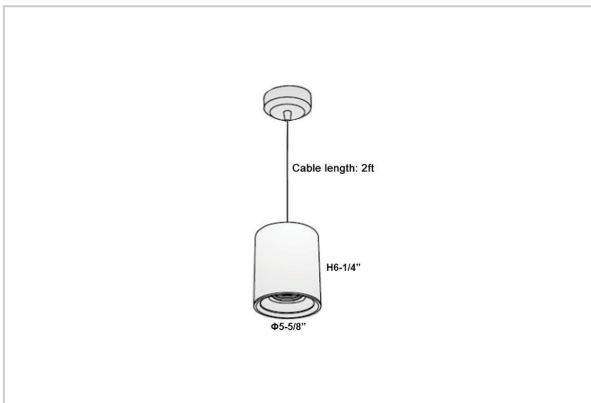

Aurora Pendant Lights

ITEM SKU#: 662187502229

Product Code : IK-RAuroraPL-30W-30K-BL-90C-15D

Voltage	100 - 277 V AC, 50-60 Hz
Lumen Output	2550lm
Power	30W
CCT	3000K
CRI	>90
Beam Angle	15°
Light Distribution	Spot
LED Light Source	Osram SOLERIQ S 19
Start Time	Instant
Driver	Stand Alone (included)
Operating Position	No Swiveling Type
Dimming	Triac Dimming / 0-10 V Dimming
Heads	Single Head
Finish	Black
Height	6-1/4"
Diameter	5-5/8"
Optics	Reflective Cup Structure
Application Area	Guest Room, Restaurant, Meeting Room, Club, Hall, Hotel Entrance

Beam Spread (Options)

Spot 15°		Medium 30°		Flood 45°	
ft	Ø	ft	Ø	ft	Ø
3.0	0.72	3.0	1.41	3.0	2.03
9.0	2.15	9.0	4.22	9.0	6.09
15.0	3.58	15.0	7.04	15.0	10.15

Aurora is a technologically advanced LED Pendant Light that incorporates electronic gear and a high-quality lens with wide beam spread. While commonly used as task light, the unique and state-of-the-art design of this luminaire also enhances the overall aesthetics of your store.