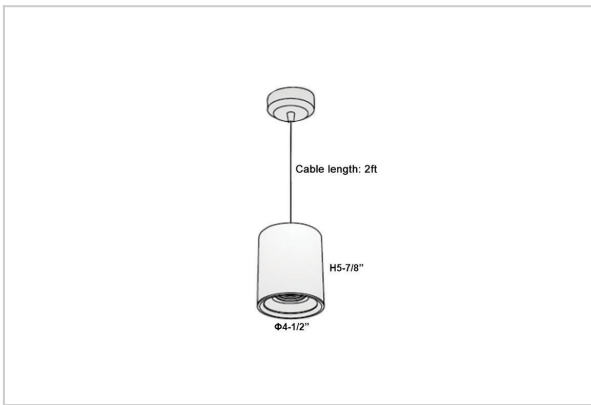

## Product Code : IK-RAuroraPL-20W-27K-BL-90C-15D

Voltage	100 - 277 V AC, 50-60 Hz
Lumen Output	1600lm
Power	20W
CCT	2700K
CRI	>90
Beam Angle	15°
Light Distribution	Spot
LED Light Source	Osram SOLERIQ S 19
Start Time	Instant
Driver	Stand Alone (included)
Operating Position	No Swiveling Type
Dimming	Triac Dimming / 0-10 V Dimming
Heads	Single Head
Finish	Black
Height	5-7/8"
Diameter	4-1/2"
Optics	Reflective Cup Structure
Application Area	Guest Room, Restaurant, Meeting Room, Club, Hall, Hotel Entrance

### Beam Spread (Options)

Spot	15°		Medium		30°		Flood		45°	
	ft	Ø	ft	Ø	ft	Ø	ft	Ø	ft	Ø
	3.0	0.72	3.0	1.41	3.0	2.03				
	9.0	2.15	9.0	4.22	9.0	6.09				
	15.0	3.58	15.0	7.04	15.0	10.15				

Aurora is a technologically advanced LED Pendant Light that incorporates electronic gear and a high-quality lens with wide beam spread. While commonly used as task light, the unique and state-of-the-art design of this luminaire also enhances the overall aesthetics of your store.