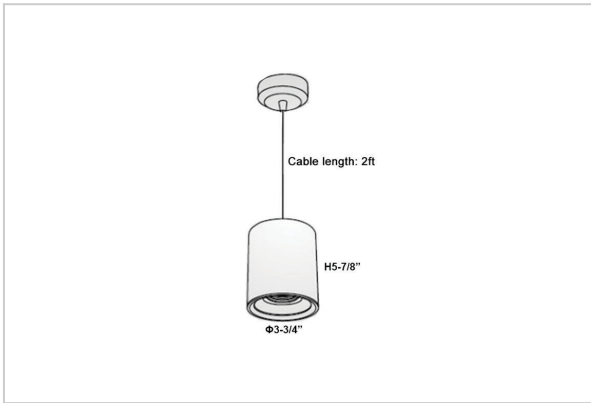

## Product Code : IK-RAuroraPL-15W-40K-BL-90C-15D

Voltage	100 - 277 V AC, 50-60 Hz
Lumen Output	1350lm
Power	15W
CCT	4000K
CRI	>90
Beam Angle	15°
Light Distribution	Spot
LED Light Source	Osram SOLERIQ S 19
Start Time	Instant
Driver	Stand Alone (included)
Operating Position	No Swiveling Type
Dimming	Triac Dimming / 0-10 V Dimming
Heads	Single Head
Finish	Black
Height	5-7/8"
Diameter	3-3/4"
Optics	Reflective Cup Structure
Application Area	Guest Room, Restaurant, Meeting Room, Club, Hall, Hotel Entrance

### Beam Spread (Options)

Spot	15°	Medium	30°	Flood	45°
ft	Ø	ft	Ø	ft	Ø
3.0	0.72	3.0	1.41	3.0	2.03
9.0	2.15	9.0	4.22	9.0	6.09
15.0	3.58	15.0	7.04	15.0	10.15

Aurora is a technologically advanced LED Pendant Light that incorporates electronic gear and a high-quality lens with wide beam spread. While commonly used as task light, the unique and state-of-the-art design of this luminaire also enhances the overall aesthetics of your store.