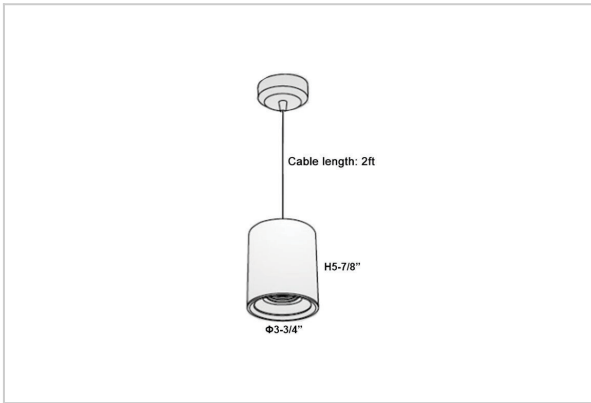

Aurora Pendant Lights

ITEM SKU#: 662187502076

Product Code : IK-RAuroraPL-15W-27K-BL-90C-15D

Voltage	100 - 277 V AC, 50-60 Hz
Lumen Output	1200lm
Power	15W
CCT	2700K
CRI	>90
Beam Angle	15°
Light Distribution	Spot
LED Light Source	Osram SOLERIQ S 19
Start Time	Instant
Driver	Stand Alone (included)
Operating Position	No Swiveling Type
Dimming	Triac Dimming / 0-10 V Dimming
Heads	Single Head
Finish	Black
Height	5-7/8"
Diameter	3-3/4"
Optics	Reflective Cup Structure
Application Area	Guest Room, Restaurant, Meeting Room, Club, Hall, Hotel Entrance

Beam Spread (Options)

Spot 15°		Medium 30°		Flood 45°	
ft	Ø	ft	Ø	ft	Ø
3.0	0.72	3.0	1.41	3.0	2.03
9.0	2.15	9.0	4.22	9.0	6.09
15.0	3.58	15.0	7.04	15.0	10.15

Aurora is a technologically advanced LED Pendant Light that incorporates electronic gear and a high-quality lens with wide beam spread. While commonly used as task light, the unique and state-of-the-art design of this luminaire also enhances the overall aesthetics of your store.