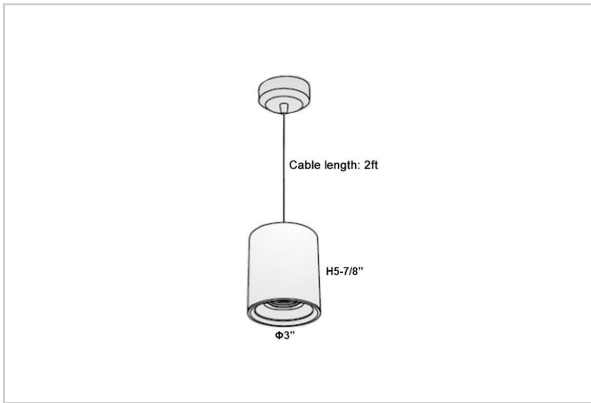

Aurora Pendant Lights

ITEM SKU#: 662187502069

Product Code : IK-RAuroraPL-12W-50K-BL-90C-15D

Voltage	100 - 277 V AC, 50-60 Hz
Lumen Output	1140lm
Power	12W
CCT	5000K
CRI	>90
Beam Angle	15°
Light Distribution	Spot
LED Light Source	Osram SOLERIQ S 19
Start Time	Instant
Driver	Stand Alone (included)
Operating Position	No Swiveling Type
Dimming	Triac Dimming / 0-10 V Dimming
Heads	Single Head
Finish	Black
Height	5-7/8"
Diameter	3"
Optics	Reflective Cup Structure
Application Area	Guest Room, Restaurant, Meeting Room, Club, Hall, Hotel Entrance

Beam Spread (Options)

Spot	15°	Medium	30°	Flood	45°
ft	Ø	ft	Ø	ft	Ø
3.0	0.72	3.0	1.41	3.0	2.03
9.0	2.15	9.0	4.22	9.0	6.09
15.0	3.58	15.0	7.04	15.0	10.15

Aurora is a technologically advanced LED Pendant Light that incorporates electronic gear and a high-quality lens with wide beam spread. While commonly used as task light, the unique and state-of-the-art design of this luminaire also enhances the overall aesthetics of your store.