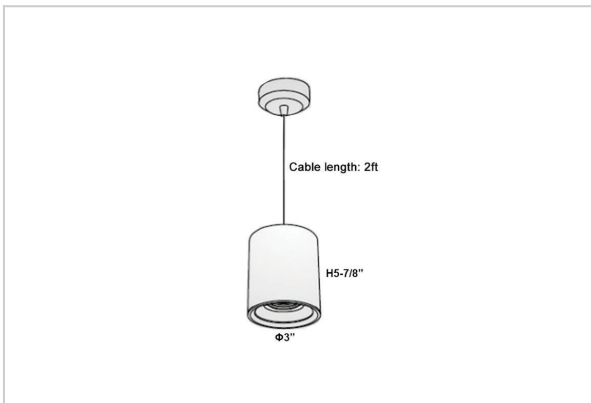

Aurora Pendant Lights

ITEM SKU#: 662187502038

Product Code : IK-RAuroraPL-12W-27K-BL-90C-15D

Voltage	100 - 277 V AC, 50-60 Hz
Lumen Output	960lm
Power	12W
CCT	2700K
CRI	>90
Beam Angle	15°
Light Distribution	Spot
LED Light Source	Osram SOLERIQ S 19
Start Time	Instant
Driver	Stand Alone (included)
Operating Position	No Swiveling Type
Dimming	Triac Dimming / 0-10 V Dimming
Heads	Single Head
Finish	Black
Height	5-7/8"
Diameter	3"
Optics	Reflective Cup Structure
Application Area	Guest Room, Restaurant, Meeting Room, Club, Hall, Hotel Entrance

Beam Spread (Options)

Spot	15°	Medium	30°	Flood	45°
ft	Ø	ft	Ø	ft	Ø
3.0	0.72	3.0	1.41	3.0	2.03
9.0	2.15	9.0	4.22	9.0	6.09
15.0	3.58	15.0	7.04	15.0	10.15

Aurora is a technologically advanced LED Pendant Light that incorporates electronic gear and a high-quality lens with wide beam spread. While commonly used as task light, the unique and state-of-the-art design of this luminaire also enhances the overall aesthetics of your store.