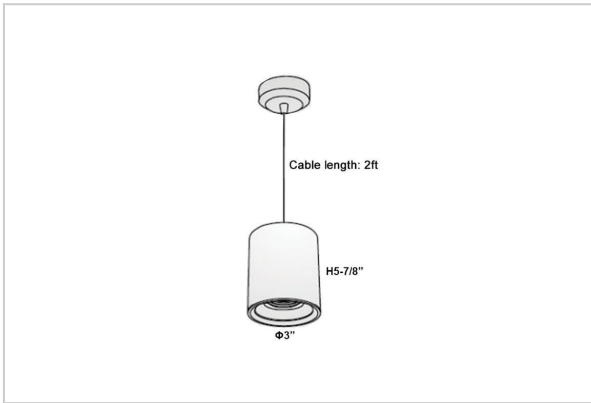

## Product Code : IK-RAuroraPL-12W-27K-BL-90C-15D

Voltage	100 - 277 V AC, 50-60 Hz
Lumen Output	960lm
Power	12W
CCT	2700K
CRI	>90
Beam Angle	15°
Light Distribution	Spot
LED Light Source	Osram SOLERIQ S 19
Start Time	Instant
Driver	Stand Alone (included)
Operating Position	No Swiveling Type
Dimming	Triac Dimming / 0-10 V Dimming
Heads	Single Head
Finish	Black
Height	5-7/8"
Diameter	3"
Optics	Reflective Cup Structure
Application Area	Guest Room, Restaurant, Meeting Room, Club, Hall, Hotel Entrance

### Beam Spread (Options)

Spot	15°	Medium	30°	Flood	45°
ft	Ø	ft	Ø	ft	Ø
3.0	0.72	3.0	1.41	3.0	2.03
9.0	2.15	9.0	4.22	9.0	6.09
15.0	3.58	15.0	7.04	15.0	10.15

Aurora is a technologically advanced LED Pendant Light that incorporates electronic gear and a high-quality lens with wide beam spread. While commonly used as task light, the unique and state-of-the-art design of this luminaire also enhances the overall aesthetics of your store.