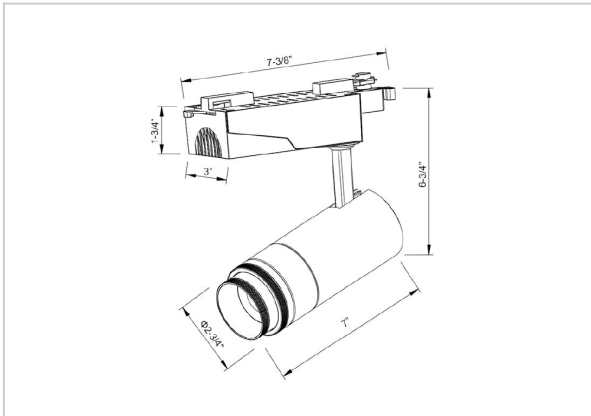

Ork Track Lights

ITEM SKU#: 662187490571

Product Code : IK-RORKTL-30W-35K-WH-90C-ADB

Voltage	100 - 277 V AC, 50-60 Hz
Lumen Output	4200lm
Power	30W
Efficacy	140lm/w
CCT	3500K
CRI	>90
Beam Angle	15°
Light Distribution	Wide flood
LED Type	COB
LED Light Source	Osram SOLERIQ S 19
Start Time	Instant
Driver	Stand Alone (included)
Operating Position	Swiveling Type
Dimming	Triac Dimming
Construction	Track
Mounting Type	Track Light Structure
Heads	Single Head
Body Material	Aluminium Die cast
Finish	White
Length	7-1/8"
Height	7-1/4"
Diameter	3"
Cut Out	7-3/8"
Width (W)	7-3/8"
Application Area	Indoor Applications

Beam Spread (Options)

Spot	15°	Medium	24°	Flood	36°	Wide Flood	60°
ft	Ø	ft	Ø	ft	Ø	ft	Ø
3.0	0.72	3.0	1.41	3.0	2.03	3.0	3.15
9.0	2.15	9.0	4.22	9.0	6.09	9.0	9.45
15.0	3.58	15.0	7.04	15.0	10.15	15.0	15.75

Ork is a technologically advanced LED track light with incorporated electronic gear and chip on board. It also has a high-quality reflector with three different beam spreads. Moreover, the lamp housing of die-cast aluminum for optimal cooling allows the fixture to last longer than its traditional counterparts.