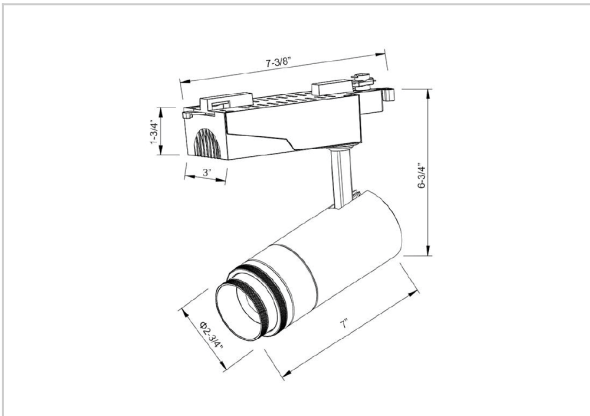

## Product Code : IK-RORKTL-30W-35K-BL-90C-ADB

Voltage	100 - 277 V AC, 50-60 Hz
Lumen Output	4200lm
Power	30W
Efficacy	140lm/w
CCT	3500K
CRI	>90
Beam Angle	15°
Light Distribution	Wide flood
LED Type	COB
LED Light Source	Osram SOLERIQ S 19
Start Time	Instant
Driver	Stand Alone (included)
Operating Position	Swiveling Type
Dimming	Triac Dimming
Construction	Track
Mounting Type	Track Light Structure
Heads	Single Head
Body Material	Aluminium Die cast
Finish	Black
Length	7-1/8"
Height	7-1/4"
Diameter	3"
Cut Out	7-3/8"
Width (W)	7-3/8"
Application Area	Indoor Applications

### Beam Spread (Options)

Spot	15°	Medium	24°	Flood	36°	Wide Flood	60°
ft	Ø	ft	Ø	ft	Ø	ft	Ø
3.0	0.72	3.0	1.41	3.0	2.03	3.0	3.15
9.0	2.15	9.0	4.22	9.0	6.09	9.0	9.45
15.0	3.58	15.0	7.04	15.0	10.15	15.0	15.75

Ork is a technologically advanced LED track light with incorporated electronic gear and chip on board. It also has a high-quality reflector with three different beam spreads. Moreover, the lamp housing of die-cast aluminum for optimal cooling allows the fixture to last longer than its traditional counterparts.