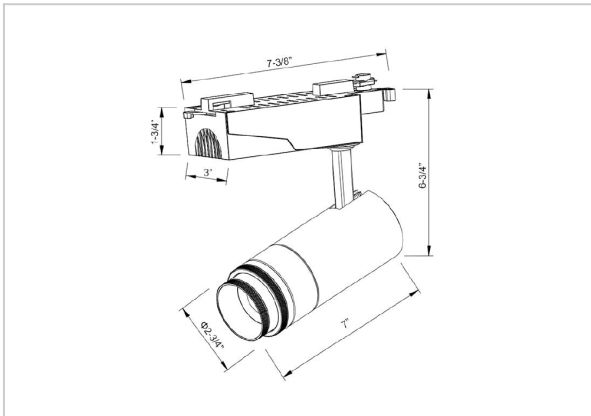

Ork Track Lights

ITEM SKU#: 662187490472

Product Code : IK-RORKTL-30W-27K-BL-90C-ADB

Voltage	100 - 277 V AC, 50-60 Hz
Lumen Output	4200lm
Power	30W
Efficacy	140lm/w
CCT	2700K
CRI	>90
Beam Angle	15°
Light Distribution	Wide flood
LED Type	COB
LED Light Source	Osram SOLERIQ S 19
Start Time	Instant
Driver	Stand Alone (included)
Operating Position	Swiveling Type
Dimming	Triac Dimming
Construction	Track
Mounting Type	Track Light Structure
Heads	Single Head
Body Material	Aluminium Die cast
Finish	Black
Length	7-1/8"
Height	7-1/4"
Diameter	3"
Cut Out	7-3/8"
Width (W)	7-3/8"
Application Area	Indoor Applications

Beam Spread (Options)

Spot	15°	Medium	24°	Flood	36°	Wide Flood	60°
ft	Ø	ft	Ø	ft	Ø	ft	Ø
3.0	0.72	3.0	1.41	3.0	2.03	3.0	3.15
9.0	2.15	9.0	4.22	9.0	6.09	9.0	9.45
15.0	3.58	15.0	7.04	15.0	10.15	15.0	15.75

Ork is a technologically advanced LED track light with incorporated electronic gear and chip on board. It also has a high-quality reflector with three different beam spreads. Moreover, the lamp housing of die-cast aluminum for optimal cooling allows the fixture to last longer than its traditional counterparts.