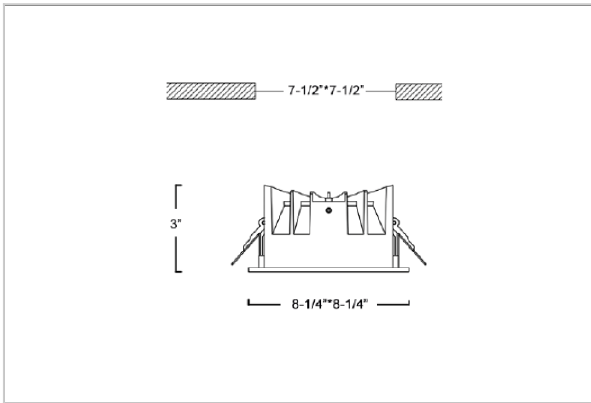

Flare Down Lights

ITEM SKU#: 662187493497

Product Code : IK-RFLAREDL-40W-40K-BL-90C-60D

Voltage	100 - 277 V AC, 50-60 Hz
Lumen Output	3600lm
Power	40W
Efficacy	90lm/w
CCT	4000K
CRI	>90
Beam Angle	60°
Light Distribution	Wide flood
LED Light Source	Osram SOLERIQ S 19
Start Time	Instant
Driver	Stand Alone (included)
Operating Position	Non - Swiveling Type
Dimming	On-Off / Triac / 0-10 V
Construction	Sqaure
Mounting Type	Recessed
Heads	Single Head
Finish	Black
Height	3"
Diameter	8-1/4"x8-1/4"
Cut Out	7-1/2"x7-1/2"
Optics	Darklight Technology Black, Silver
Application Area	Outdoor Corridor, Bathroom, Eave.

Beam Spread (Option)

Wide Flood	60°
ft	Ø
3.0	3.15
9.0	9.45
15.0	15.75

Flare downlight is a square shaped fixture, that illuminates a store in the most effective manner without being obtrusive. The smart engineering of the luminaire with specular reflector & power grid/global connectors along with high voltage standing in-house LED driver makes it an ideal choice for lighting your stores.