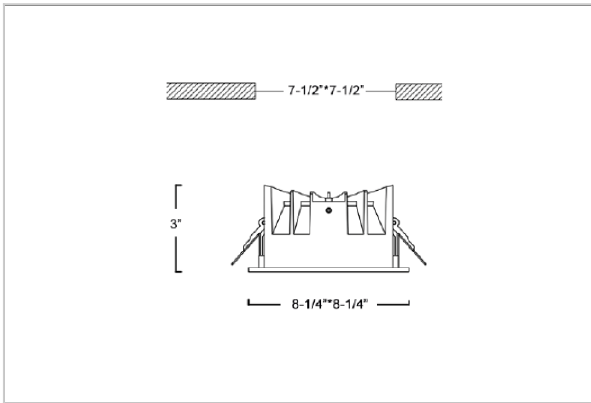

Flare Down Lights

ITEM SKU#: 662187493480

Product Code : IK-RFLAREDL-40W-35K-BL-90C-60D

Voltage	100 - 277 V AC, 50-60 Hz
Lumen Output	3600lm
Power	40W
Efficacy	90lm/w
CCT	3500K
CRI	>90
Beam Angle	60°
Light Distribution	Wide flood
LED Light Source	Osram SOLERIQ S 19
Start Time	Instant
Driver	Stand Alone (included)
Operating Position	Non - Swiveling Type
Dimming	On-Off / Triac / 0-10 V
Construction	Sqaure
Mounting Type	Recessed
Heads	Single Head
Finish	Black
Height	3"
Diameter	8-1/4"x8-1/4"
Cut Out	7-1/2"x7-1/2"
Optics	Darklight Technology Black, Silver
Application Area	Outdoor Corridor, Bathroom, Eave.

Beam Spread (Option)

Wide Flood	60°
ft	Ø
3.0	3.15
9.0	9.45
15.0	15.75

Flare downlight is a square shaped fixture, that illuminates a store in the most effective manner without being obtrusive. The smart engineering of the luminaire with specular reflector & power grid/global connectors along with high voltage standing in-house LED driver makes it an ideal choice for lighting your stores.