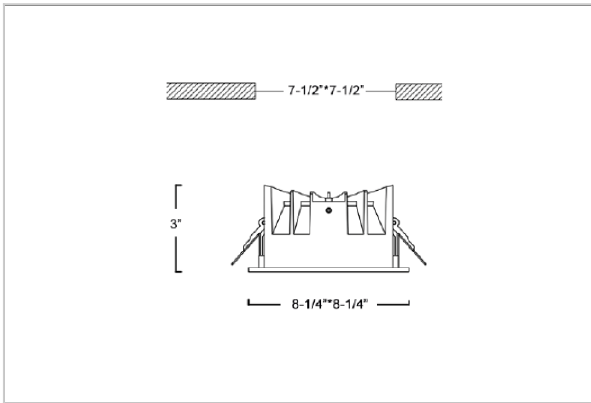

Flare Down Lights

ITEM SKU#: 662187493466

Product Code : IK-RFLAREDL-40W-27K-BL-90C-60D

Voltage	100 - 277 V AC, 50-60 Hz
Lumen Output	3600lm
Power	40W
Efficacy	90lm/w
CCT	2700K
CRI	>90
Beam Angle	60°
Light Distribution	Wide flood
LED Light Source	Osram SOLERIQ S 19
Start Time	Instant
Driver	Stand Alone (included)
Operating Position	Non - Swiveling Type
Dimming	On-Off / Triac / 0-10 V
Construction	Sqaure
Mounting Type	Recessed
Heads	Single Head
Finish	Black
Height	3"
Diameter	8-1/4"x8-1/4"
Cut Out	7-1/2"x7-1/2"
Optics	Darklight Technology Black, Silver
Application Area	Outdoor Corridor, Bathroom, Eave.

Beam Spread (Option)

Wide Flood	60°
ft	Ø
3.0	3.15
9.0	9.45
15.0	15.75

Flare downlight is a square shaped fixture, that illuminates a store in the most effective manner without being obtrusive. The smart engineering of the luminaire with specular reflector & power grid/global connectors along with high voltage standing in-house LED driver makes it an ideal choice for lighting your stores.