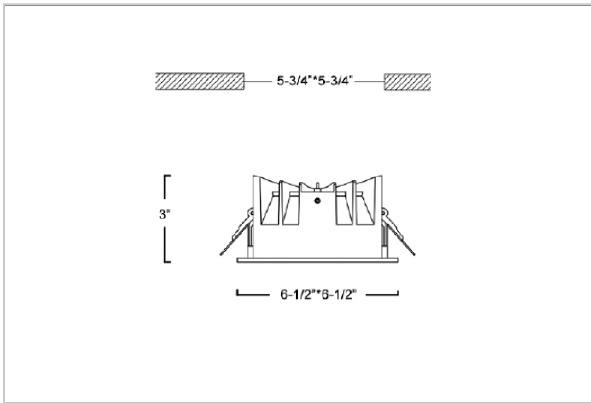

## Product Code : IK-RFLAREDL-30W-35K-BL-90C-60D

Voltage	100 - 277 V AC, 50-60 Hz
Lumen Output	2700lm
Power	30W
Efficacy	90lm/w
CCT	3500K
CRI	>90
Beam Angle	60°
Light Distribution	Wide flood
LED Light Source	Osram SOLERIQ S 19
Start Time	Instant
Driver	Stand Alone (included)
Operating Position	Non - Swiveling Type
Dimming	On-Off / Triac / 0-10 V
Construction	Sqaure
Mounting Type	Recessed
Heads	Single Head
Finish	Black
Height	3"
Diameter	6-1/2"x6-1/2"
Cut Out	5-3/4"x5-3/4"
Optics	Darklight Technology Black, Silver
Application Area	Outdoor Corridor, Bathroom, Eave.

### Beam Spread (Option)

Wide Flood	60°
ft	Ø
3.0	3.15
9.0	9.45
15.0	15.75

Flare downlight is a square shaped fixture, that illuminates a store in the most effective manner without being obtrusive. The smart engineering of the luminaire with specular reflector & power grid/global connectors along with high voltage standing in-house LED driver makes it an ideal choice for lighting your stores.