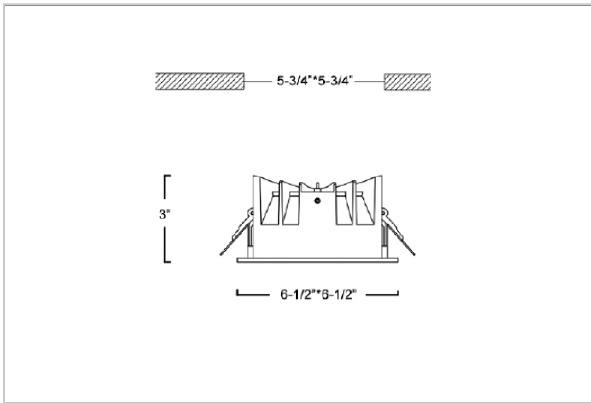

Flare Down Lights

ITEM SKU#: 662187493442

Product Code : IK-RFLAREDL-30W-35K-BL-90C-60D

Voltage	100 - 277 V AC, 50-60 Hz
Lumen Output	2700lm
Power	30W
Efficacy	90lm/w
CCT	3500K
CRI	>90
Beam Angle	60°
Light Distribution	Wide flood
LED Light Source	Osram SOLERIQ S 19
Start Time	Instant
Driver	Stand Alone (included)
Operating Position	Non - Swiveling Type
Dimming	On-Off / Triac / 0-10 V
Construction	Sqaure
Mounting Type	Recessed
Heads	Single Head
Finish	Black
Height	3"
Diameter	6-1/2"x6-1/2"
Cut Out	5-3/4"x5-3/4"
Optics	Darklight Technology Black, Silver
Application Area	Outdoor Corridor, Bathroom, Eave.

Beam Spread (Option)

Wide Flood	60°
ft	Ø
3.0	3.15
9.0	9.45
15.0	15.75

Flare downlight is a square shaped fixture, that illuminates a store in the most effective manner without being obtrusive. The smart engineering of the luminaire with specular reflector & power grid/global connectors along with high voltage standing in-house LED driver makes it an ideal choice for lighting your stores.