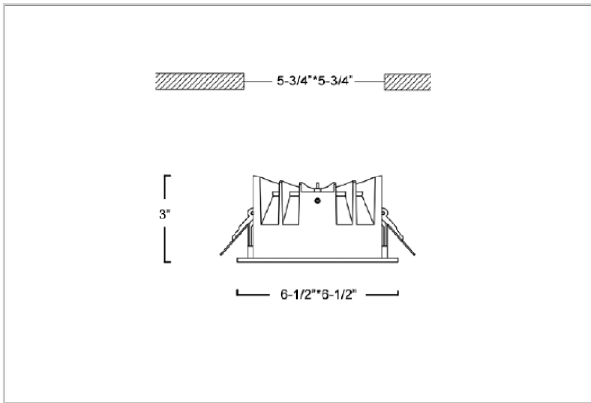

## Product Code : IK-RFLAREDL-30W-30K-BL-90C-60D

Voltage	100 - 277 V AC, 50-60 Hz
Lumen Output	2700lm
Power	30W
Efficacy	90lm/w
CCT	3000K
CRI	>90
Beam Angle	60°
Light Distribution	Wide flood
LED Light Source	Osram SOLERIQ S 19
Start Time	Instant
Driver	Stand Alone (included)
Operating Position	Non - Swiveling Type
Dimming	On-Off / Triac / 0-10 V
Construction	Sqaure
Mounting Type	Recessed
Heads	Single Head
Finish	Black
Height	3"
Diameter	6-1/2"x6-1/2"
Cut Out	5-3/4"x5-3/4"
Optics	Darklight Technology Black, Silver
Application Area	Outdoor Corridor, Bathroom, Eave.

### Beam Spread (Option)

Wide Flood	60°
ft	Ø
3.0	3.15
9.0	9.45
15.0	15.75

Flare downlight is a square shaped fixture, that illuminates a store in the most effective manner without being obtrusive. The smart engineering of the luminaire with specular reflector & power grid/global connectors along with high voltage standing in-house LED driver makes it an ideal choice for lighting your stores.