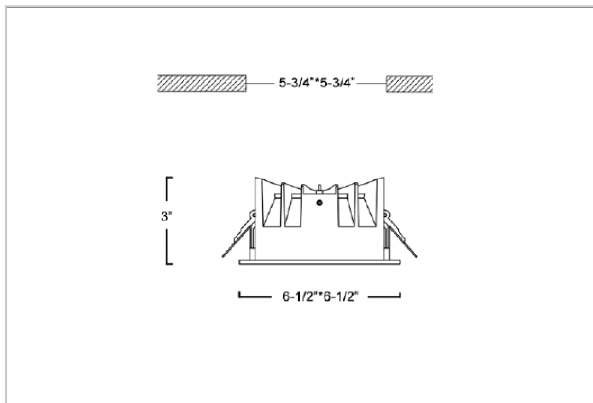

Flare Down Lights

ITEM SKU#: 662187493428

Product Code : IK-RFLAREDL-30W-27K-BL-90C-60D

Voltage	100 - 277 V AC, 50-60 Hz
Lumen Output	2700lm
Power	30W
Efficacy	90lm/w
CCT	2700K
CRI	>90
Beam Angle	60°
Light Distribution	Wide flood
LED Light Source	Osram SOLERIQ S 19
Start Time	Instant
Driver	Stand Alone (included)
Operating Position	Non - Swiveling Type
Dimming	On-Off / Triac / 0-10 V
Construction	Sqaure
Mounting Type	Recessed
Heads	Single Head
Finish	Black
Height	3"
Diameter	6-1/2"x6-1/2"
Cut Out	5-3/4"x5-3/4"
Optics	Darklight Technology Black, Silver
Application Area	Outdoor Corridor, Bathroom, Eave.

Beam Spread (Option)

Wide Flood	60°
ft	Ø
3.0	3.15
9.0	9.45
15.0	15.75

Flare downlight is a square shaped fixture, that illuminates a store in the most effective manner without being obtrusive. The smart engineering of the luminaire with specular reflector & power grid/global connectors along with high voltage standing in-house LED driver makes it an ideal choice for lighting your stores.