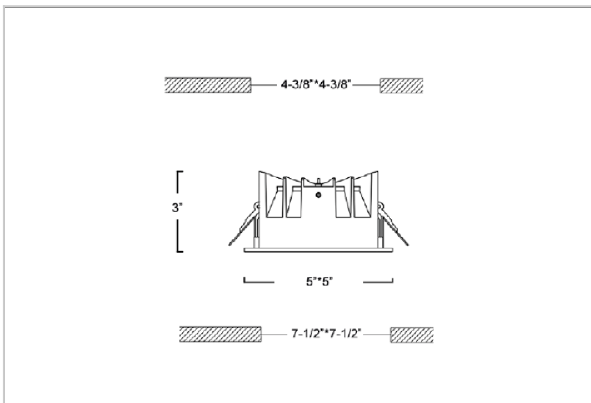

## Product Code : IK-RFLAREDL-20W-40K-BL-90C-60D

Voltage	100 - 277 V AC, 50-60 Hz
Lumen Output	1800lm
Power	20W
Efficacy	90lm/w
CCT	4000K
CRI	>90
Beam Angle	60°
Light Distribution	Wide flood
LED Light Source	Osram SOLERIQ S 19
Start Time	Instant
Driver	Stand Alone (included)
Operating Position	Non - Swiveling Type
Dimming	On-Off / Triac / 0-10 V
Construction	Sqaure
Mounting Type	Recessed
Heads	Single Head
Finish	Black
Height	3"
Diameter	5"x5"
Cut Out	4-3/8"x4-3/8"
Optics	Darklight Technology Black, Silver
Application Area	Outdoor Corridor, Bathroom, Eave.

### Beam Spread (Option)

Wide Flood	60°
ft	Ø
3.0	3.15
9.0	9.45
15.0	15.75

Flare downlight is a square shaped fixture, that illuminates a store in the most effective manner without being obtrusive. The smart engineering of the luminaire with specular reflector & power grid/global connectors along with high voltage standing in-house LED driver makes it an ideal choice for lighting your stores.