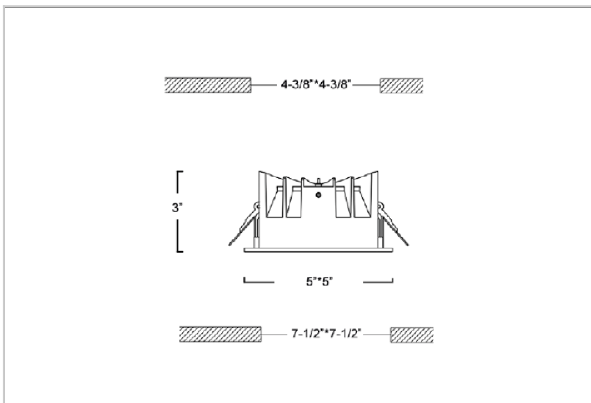

Flare Down Lights

ITEM SKU#: 662187493398

Product Code : IK-RFLAREDL-20W-30K-BL-90C-60D

Voltage	100 - 277 V AC, 50-60 Hz
Lumen Output	1800lm
Power	20W
Efficacy	90lm/w
CCT	3000K
CRI	>90
Beam Angle	60°
Light Distribution	Wide flood
LED Light Source	Osram SOLERIQ S 19
Start Time	Instant
Driver	Stand Alone (included)
Operating Position	Non - Swiveling Type
Dimming	On-Off / Triac / 0-10 V
Construction	Sqaure
Mounting Type	Recessed
Heads	Single Head
Finish	Black
Height	3"
Diameter	5"x5"
Cut Out	4-3/8"x4-3/8"
Optics	Darklight Technology Black, Silver
Application Area	Outdoor Corridor, Bathroom, Eave.

Beam Spread (Option)

Wide Flood	60°
ft	Ø
3.0	3.15
9.0	9.45
15.0	15.75

Flare downlight is a square shaped fixture, that illuminates a store in the most effective manner without being obtrusive. The smart engineering of the luminaire with specular reflector & power grid/global connectors along with high voltage standing in-house LED driver makes it an ideal choice for lighting your stores.