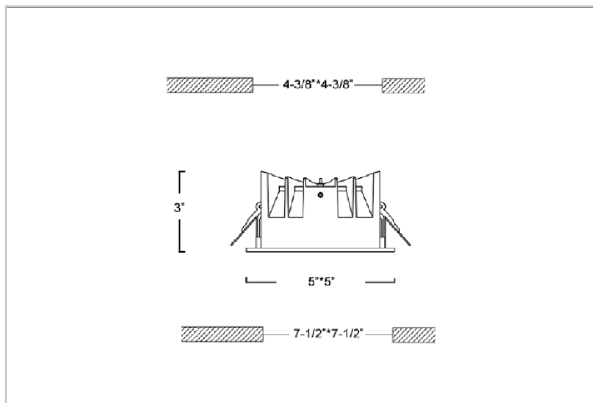

Flare Down Lights

ITEM SKU#: 662187493398

Product Code : IK-RFLAREDL-20W-30K-BL-90C-60D

Voltage	100 - 277 V AC, 50-60 Hz
Lumen Output	1800lm
Power	20W
Efficacy	90lm/w
CCT	3000K
CRI	>90
Beam Angle	60°
Light Distribution	Wide flood
LED Light Source	Osram SOLERIQ S 19
Start Time	Instant
Driver	Stand Alone (included)
Operating Position	Non - Swiveling Type
Dimming	On-Off / Triac / 0-10 V
Construction	Sqaure
Mounting Type	Recessed
Heads	Single Head
Finish	Black
Height	3"
Diameter	5"x5"
Cut Out	4-3/8"x4-3/8"
Optics	Darklight Technology Black, Silver
Application Area	Outdoor Corridor, Bathroom, Eave.

Beam Spread (Option)

Wide Flood	60°
ft	Ø
3.0	3.15
9.0	9.45
15.0	15.75

Flare downlight is a square shaped fixture, that illuminates a store in the most effective manner without being obtrusive. The smart engineering of the luminaire with specular reflector & power grid/global connectors along with high voltage standing in-house LED driver makes it an ideal choice for lighting your stores.