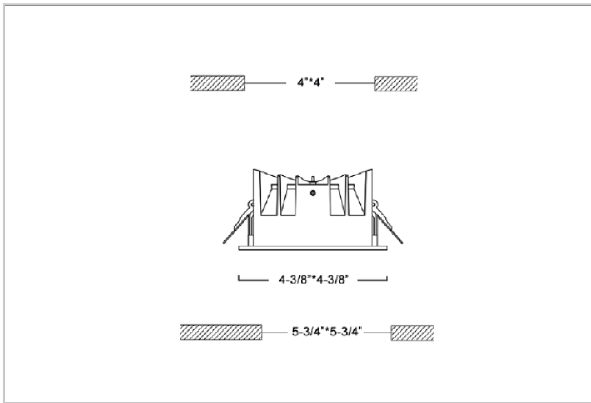

## Product Code : IK-RFLAREDL-15W-40K-BL-90C-60D

Voltage	100 - 277 V AC, 50-60 Hz
Lumen Output	1350lm
Power	15W
Efficacy	90lm/w
CCT	4000K
CRI	>90
Beam Angle	60°
Light Distribution	Wide flood
LED Light Source	Osram SOLERIQ S 19
Start Time	Instant
Driver	Stand Alone (included)
Operating Position	Non - Swiveling Type
Dimming	On-Off / Triac / 0-10 V
Construction	Sqaure
Mounting Type	Recessed
Heads	Single Head
Finish	Black
Height	2-3/8"
Diameter	4-3/8"x4-3/8"
Cut Out	4"x4"
Optics	Darklight Technology Black, Silver
Application Area	Outdoor Corridor, Bathroom, Eave.

### Beam Spread (Option)

Wide Flood	60°
ft	Ø
3.0	3.15
9.0	9.45
15.0	15.75

Flare downlight is a square shaped fixture, that illuminates a store in the most effective manner without being obtrusive. The smart engineering of the luminaire with specular reflector & power grid/global connectors along with high voltage standing in-house LED driver makes it an ideal choice for lighting your stores.