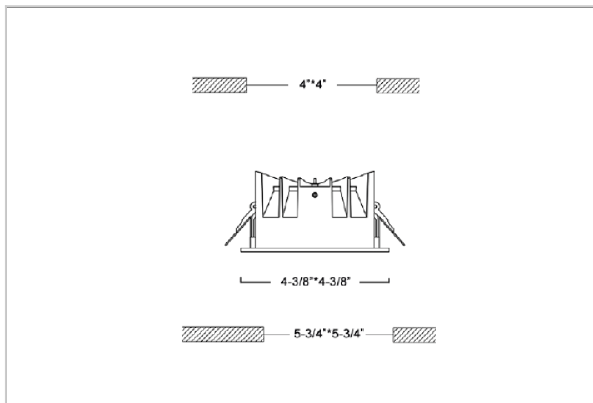

Flare Down Lights

ITEM SKU#: 662187493367

Product Code : IK-RFLAREDL-15W-35K-BL-90C-60D

Voltage	100 - 277 V AC, 50-60 Hz
Lumen Output	1350lm
Power	15W
Efficacy	90lm/w
CCT	3500K
CRI	>90
Beam Angle	60°
Light Distribution	Wide flood
LED Light Source	Osram SOLERIQ S 19
Start Time	Instant
Driver	Stand Alone (included)
Operating Position	Non - Swiveling Type
Dimming	On-Off / Triac / 0-10 V
Construction	Sqaure
Mounting Type	Recessed
Heads	Single Head
Finish	Black
Height	2-3/8"
Diameter	4-3/8"x4-3/8"
Cut Out	4"x4"
Optics	Darklight Technology Black, Silver
Application Area	Outdoor Corridor, Bathroom, Eave.

Beam Spread (Option)

Wide Flood	60°
ft	Ø
3.0	3.15
9.0	9.45
15.0	15.75

Flare downlight is a square shaped fixture, that illuminates a store in the most effective manner without being obtrusive. The smart engineering of the luminaire with specular reflector & power grid/global connectors along with high voltage standing in-house LED driver makes it an ideal choice for lighting your stores.