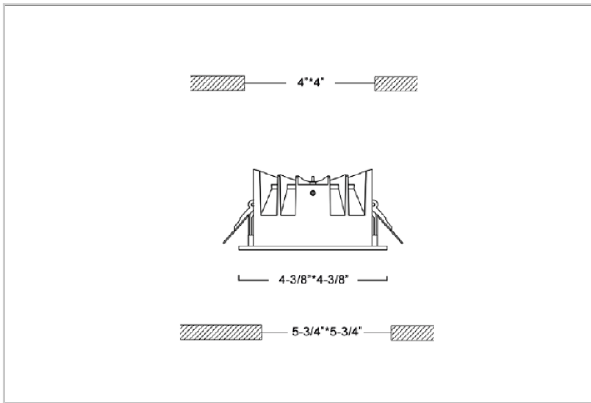

## Product Code : IK-RFLAREDL-15W-35K-BL-90C-60D

Voltage	100 - 277 V AC, 50-60 Hz
Lumen Output	1350lm
Power	15W
Efficacy	90lm/w
CCT	3500K
CRI	>90
Beam Angle	60°
Light Distribution	Wide flood
LED Light Source	Osram SOLERIQ S 19
Start Time	Instant
Driver	Stand Alone (included)
Operating Position	Non - Swiveling Type
Dimming	On-Off / Triac / 0-10 V
Construction	Sqaure
Mounting Type	Recessed
Heads	Single Head
Finish	Black
Height	2-3/8"
Diameter	4-3/8"x4-3/8"
Cut Out	4"x4"
Optics	Darklight Technology Black, Silver
Application Area	Outdoor Corridor, Bathroom, Eave.

### Beam Spread (Option)

Wide Flood	60°
ft	Ø
3.0	3.15
9.0	9.45
15.0	15.75

Flare downlight is a square shaped fixture, that illuminates a store in the most effective manner without being obtrusive. The smart engineering of the luminaire with specular reflector & power grid/global connectors along with high voltage standing in-house LED driver makes it an ideal choice for lighting your stores.