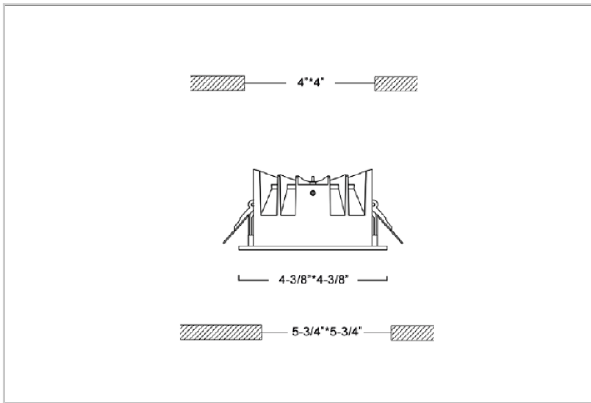

Flare Down Lights

ITEM SKU#: 662187493343

Product Code : IK-RFLAREDL-15W-27K-BL-90C-60D

Voltage	100 - 277 V AC, 50-60 Hz
Lumen Output	1350lm
Power	15W
Efficacy	90lm/w
CCT	2700K
CRI	>90
Beam Angle	60°
Light Distribution	Wide flood
LED Light Source	Osram SOLERIQ S 19
Start Time	Instant
Driver	Stand Alone (included)
Operating Position	Non - Swiveling Type
Dimming	On-Off / Triac / 0-10 V
Construction	Sqaure
Mounting Type	Recessed
Heads	Single Head
Finish	Black
Height	2-3/8"
Diameter	4-3/8"x4-3/8"
Cut Out	4"x4"
Optics	Darklight Technology Black, Silver
Application Area	Outdoor Corridor, Bathroom, Eave.

Beam Spread (Option)

Wide Flood	60°
ft	Ø
3.0	3.15
9.0	9.45
15.0	15.75

Flare downlight is a square shaped fixture, that illuminates a store in the most effective manner without being obtrusive. The smart engineering of the luminaire with specular reflector & power grid/global connectors along with high voltage standing in-house LED driver makes it an ideal choice for lighting your stores.