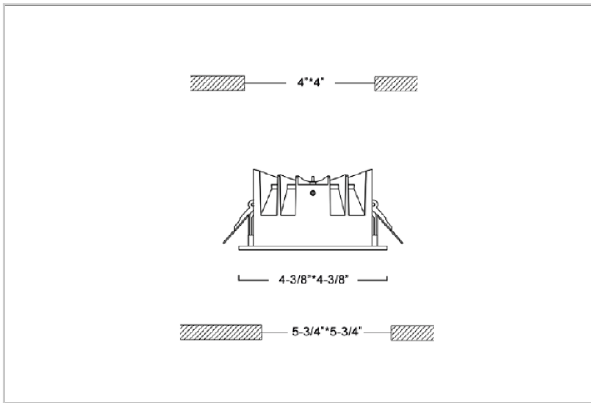

Flare Down Lights

ITEM SKU#: 662187493329

Product Code : IK-RFLAREDL-12W-35K-BL-90C-60D

Voltage	100 - 277 V AC, 50-60 Hz
Lumen Output	1080lm
Power	12W
Efficacy	90lm/w
CCT	3500K
CRI	>90
Beam Angle	60°
Light Distribution	Wide flood
LED Light Source	Osram SOLERIQ S 19
Start Time	Instant
Driver	Stand Alone (included)
Operating Position	Non - Swiveling Type
Dimming	On-Off / Triac / 0-10 V
Construction	Sqaure
Mounting Type	Recessed
Heads	Single Head
Finish	Black
Height	2-3/8"
Diameter	4-3/8"x4-3/8"
Cut Out	4"x4"
Optics	Darklight Technology Black, Silver
Application Area	Outdoor Corridor, Bathroom, Eave.

Beam Spread (Option)

Wide Flood	60°
ft	Ø
3.0	3.15
9.0	9.45
15.0	15.75

Flare downlight is a square shaped fixture, that illuminates a store in the most effective manner without being obtrusive. The smart engineering of the luminaire with specular reflector & power grid/global connectors along with high voltage standing in-house LED driver makes it an ideal choice for lighting your stores.