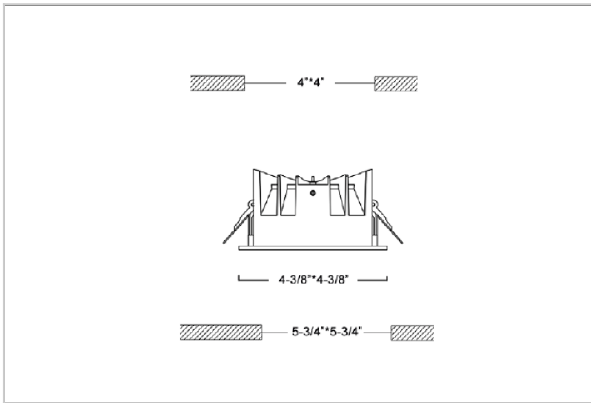

Flare Down Lights

ITEM SKU#: 662187493312

Product Code : IK-RFLAREDL-12W-30K-BL-90C-60D

Voltage	100 - 277 V AC, 50-60 Hz
Lumen Output	1080lm
Power	12W
Efficacy	90lm/w
CCT	3000K
CRI	>90
Beam Angle	60°
Light Distribution	Wide flood
LED Light Source	Osram SOLERIQ S 19
Start Time	Instant
Driver	Stand Alone (included)
Operating Position	Non - Swiveling Type
Dimming	On-Off / Triac / 0-10 V
Construction	Sqaure
Mounting Type	Recessed
Heads	Single Head
Finish	Black
Height	2-3/8"
Diameter	4-3/8"x4-3/8"
Cut Out	4"x4"
Optics	Darklight Technology Black, Silver
Application Area	Outdoor Corridor, Bathroom, Eave.

Beam Spread (Option)

Wide Flood	60°
ft	Ø
3.0	3.15
9.0	9.45
15.0	15.75

Flare downlight is a square shaped fixture, that illuminates a store in the most effective manner without being obtrusive. The smart engineering of the luminaire with specular reflector & power grid/global connectors along with high voltage standing in-house LED driver makes it an ideal choice for lighting your stores.