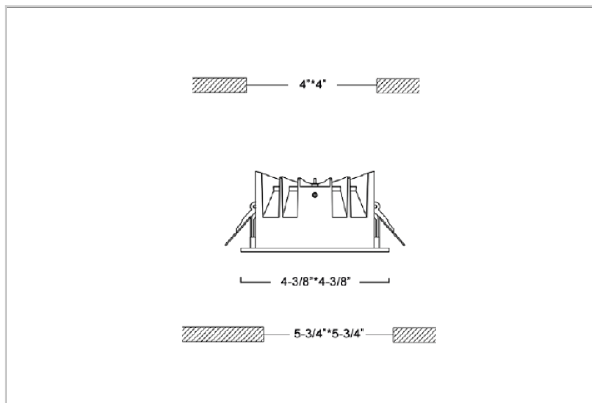

## Product Code : IK-RFLAREDL-12W-30K-BL-90C-60D

Voltage	100 - 277 V AC, 50-60 Hz
Lumen Output	1080lm
Power	12W
Efficacy	90lm/w
CCT	3000K
CRI	>90
Beam Angle	60°
Light Distribution	Wide flood
LED Light Source	Osram SOLERIQ S 19
Start Time	Instant
Driver	Stand Alone (included)
Operating Position	Non - Swiveling Type
Dimming	On-Off / Triac / 0-10 V
Construction	Sqaure
Mounting Type	Recessed
Heads	Single Head
Finish	Black
Height	2-3/8"
Diameter	4-3/8"x4-3/8"
Cut Out	4"x4"
Optics	Darklight Technology Black, Silver
Application Area	Outdoor Corridor, Bathroom, Eave.

### Beam Spread (Option)

Wide Flood	60°
ft	Ø
3.0	3.15
9.0	9.45
15.0	15.75

Flare downlight is a square shaped fixture, that illuminates a store in the most effective manner without being obtrusive. The smart engineering of the luminaire with specular reflector & power grid/global connectors along with high voltage standing in-house LED driver makes it an ideal choice for lighting your stores.