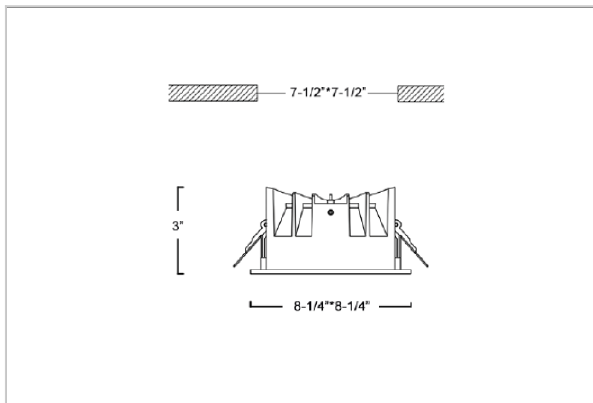

## Product Code : IK-RFLAREDL-40W-27K-WH-90C-60D

Voltage	100 - 277 V AC, 50-60 Hz
Lumen Output	3600lm
Power	40W
Efficacy	90lm/w
CCT	2700K
CRI	>90
Beam Angle	60°
Light Distribution	Wide flood
LED Light Source	Osram SOLERIQ S 19
Start Time	Instant
Driver	Stand Alone (included)
Operating Position	Non - Swiveling Type
Dimming	On-Off / Triac / 0-10 V
Construction	Sqaure
Mounting Type	Recessed
Heads	Single Head
Finish	White
Height	3"
Diameter	8-1/4"x8-1/4"
Cut Out	7-1/2"x7-1/2"
Optics	Darklight Technology Black, Silver
Application Area	Outdoor Corridor, Bathroom, Eave.

### Beam Spread (Option)

Wide Flood	60°
ft	Ø
3.0	3.15
9.0	9.45
15.0	15.75

Flare downlight is a square shaped fixture, that illuminates a store in the most effective manner without being obtrusive. The smart engineering of the luminaire with specular reflector & power grid/global connectors along with high voltage standing in-house LED driver makes it an ideal choice for lighting your stores.