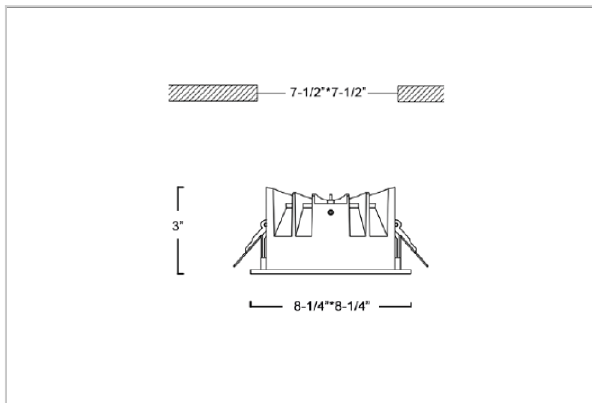

## Product Code : IK-RFLAREDL-40W-27K-WH-90C-60D

Voltage	100 - 277 V AC, 50-60 Hz
Lumen Output	3600lm
Power	40W
Efficacy	90lm/w
CCT	2700K
CRI	>90
Beam Angle	60°
Light Distribution	Wide flood
LED Light Source	Osram SOLERIQ S 19
Start Time	Instant
Driver	Stand Alone (included)
Operating Position	Non - Swiveling Type
Dimming	On-Off / Triac / 0-10 V
Construction	Sqaure
Mounting Type	Recessed
Heads	Single Head
Finish	White
Height	3"
Diameter	8-1/4"x8-1/4"
Cut Out	7-1/2"x7-1/2"
Optics	Darklight Technology Black, Silver
Application Area	Outdoor Corridor, Bathroom, Eave.

### Beam Spread (Option)

Wide Flood	60°
ft	Ø
3.0	3.15
9.0	9.45
15.0	15.75

Flare downlight is a square shaped fixture, that illuminates a store in the most effective manner without being obtrusive. The smart engineering of the luminaire with specular reflector & power grid/global connectors along with high voltage standing in-house LED driver makes it an ideal choice for lighting your stores.