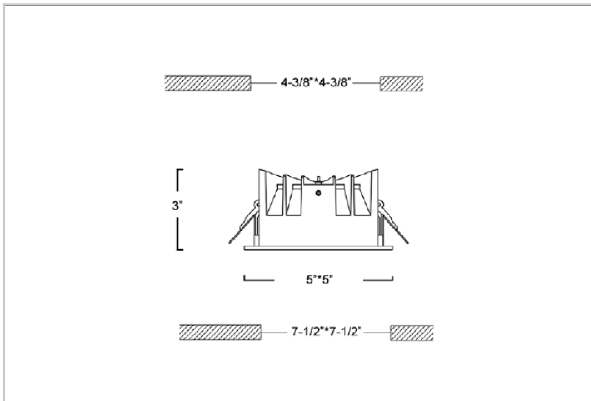

Flare Down Lights

ITEM SKU#: 662187493190

Product Code : IK-RFLAREDL-20W-35K-WH-90C-60D

Voltage	100 - 277 V AC, 50-60 Hz
Lumen Output	1800lm
Power	20W
Efficacy	90lm/w
CCT	3500K
CRI	>90
Beam Angle	60°
Light Distribution	Wide flood
LED Light Source	Osram SOLERIQ S 19
Start Time	Instant
Driver	Stand Alone (included)
Operating Position	Non - Swiveling Type
Dimming	On-Off / Triac / 0-10 V
Construction	Sqaure
Mounting Type	Recessed
Heads	Single Head
Finish	White
Height	3"
Diameter	5"x5"
Cut Out	4-3/8"x4-3/8"
Optics	Darklight Technology Black, Silver
Application Area	Outdoor Corridor, Bathroom, Eave.

Beam Spread (Option)

Wide Flood	60°
ft	Ø
3.0	3.15
9.0	9.45
15.0	15.75

Flare downlight is a square shaped fixture, that illuminates a store in the most effective manner without being obtrusive. The smart engineering of the luminaire with specular reflector & power grid/global connectors along with high voltage standing in-house LED driver makes it an ideal choice for lighting your stores.