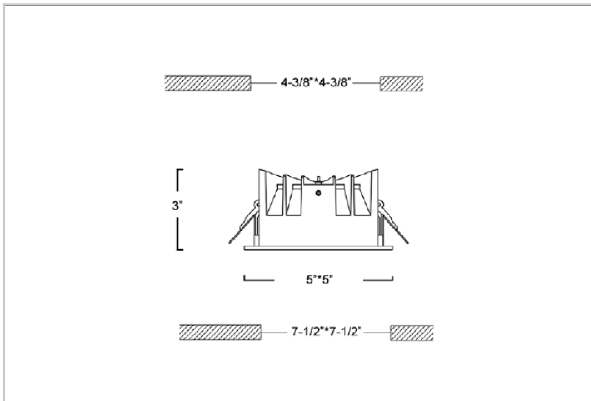

Flare Down Lights

ITEM SKU#: 662187493183

Product Code : IK-RFLAREDL-20W-30K-WH-90C-60D

Voltage	100 - 277 V AC, 50-60 Hz
Lumen Output	1800lm
Power	20W
Efficacy	90lm/w
CCT	3000K
CRI	>90
Beam Angle	60°
Light Distribution	Wide flood
LED Light Source	Osram SOLERIQ S 19
Start Time	Instant
Driver	Stand Alone (included)
Operating Position	Non - Swiveling Type
Dimming	On-Off / Triac / 0-10 V
Construction	Sqaure
Mounting Type	Recessed
Heads	Single Head
Finish	White
Height	3"
Diameter	5"x5"
Cut Out	4-3/8"x4-3/8"
Optics	Darklight Technology Black, Silver
Application Area	Outdoor Corridor, Bathroom, Eave.

Beam Spread (Option)

Wide Flood	60°
ft	Ø
3.0	3.15
9.0	9.45
15.0	15.75

Flare downlight is a square shaped fixture, that illuminates a store in the most effective manner without being obtrusive. The smart engineering of the luminaire with specular reflector & power grid/global connectors along with high voltage standing in-house LED driver makes it an ideal choice for lighting your stores.