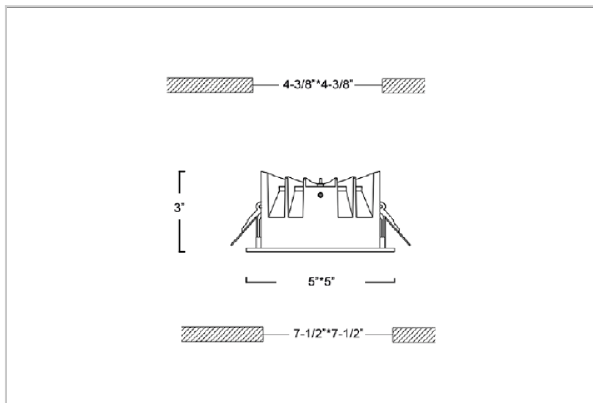

Flare Down Lights

ITEM SKU#: 662187493176

Product Code : IK-RFLAREDL-20W-27K-WH-90C-60D

Voltage	100 - 277 V AC, 50-60 Hz
Lumen Output	1800lm
Power	20W
Efficacy	90lm/w
CCT	2700K
CRI	>90
Beam Angle	60°
Light Distribution	Wide flood
LED Light Source	Osram SOLERIQ S 19
Start Time	Instant
Driver	Stand Alone (included)
Operating Position	Non - Swiveling Type
Dimming	On-Off / Triac / 0-10 V
Construction	Sqaure
Mounting Type	Recessed
Heads	Single Head
Finish	White
Height	3"
Diameter	5"x5"
Cut Out	4-3/8"x4-3/8"
Optics	Darklight Technology Black, Silver
Application Area	Outdoor Corridor, Bathroom, Eave.

Beam Spread (Option)

Wide Flood	60°
ft	Ø
3.0	3.15
9.0	9.45
15.0	15.75

Flare downlight is a square shaped fixture, that illuminates a store in the most effective manner without being obtrusive. The smart engineering of the luminaire with specular reflector & power grid/global connectors along with high voltage standing in-house LED driver makes it an ideal choice for lighting your stores.