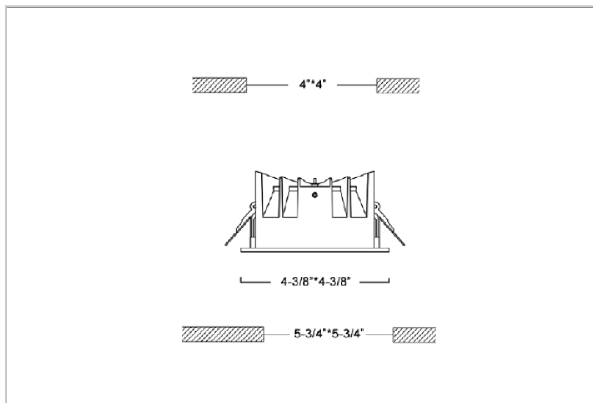

Flare Down Lights

ITEM SKU#: 662187493152

Product Code : IK-RFLAREDL-15W-40K-WH-90C-60D

Voltage	100 - 277 V AC, 50-60 Hz
Lumen Output	1350lm
Power	15W
Efficacy	90lm/w
CCT	4000K
CRI	>90
Beam Angle	60°
Light Distribution	Wide flood
LED Light Source	Osram SOLERIQ S 19
Start Time	Instant
Driver	Stand Alone (included)
Operating Position	Non - Swiveling Type
Dimming	On-Off / Triac / 0-10 V
Construction	Sqaure
Mounting Type	Recessed
Heads	Single Head
Finish	White
Height	2-3/8"
Diameter	4-3/8"x4-3/8"
Cut Out	4"x4"
Optics	Darklight Technology Black, Silver
Application Area	Outdoor Corridor, Bathroom, Eave.

Beam Spread (Option)

Wide Flood	60°
ft	Ø
3.0	3.15
9.0	9.45
15.0	15.75

Flare downlight is a square shaped fixture, that illuminates a store in the most effective manner without being obtrusive. The smart engineering of the luminaire with specular reflector & power grid/global connectors along with high voltage standing in-house LED driver makes it an ideal choice for lighting your stores.