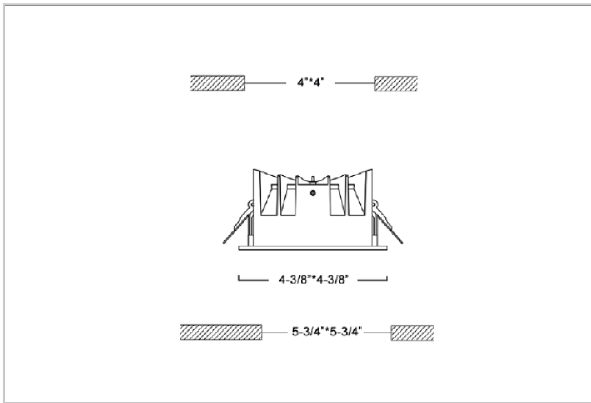

Flare Down Lights

ITEM SKU#: 662187493145

Product Code : IK-RFLAREDL-15W-35K-WH-90C-60D

Voltage	100 - 277 V AC, 50-60 Hz
Lumen Output	1350lm
Power	15W
Efficacy	90lm/w
CCT	3500K
CRI	>90
Beam Angle	60°
Light Distribution	Wide flood
LED Light Source	Osram SOLERIQ S 19
Start Time	Instant
Driver	Stand Alone (included)
Operating Position	Non - Swiveling Type
Dimming	On-Off / Triac / 0-10 V
Construction	Sqaure
Mounting Type	Recessed
Heads	Single Head
Finish	White
Height	2-3/8"
Diameter	4-3/8"x4-3/8"
Cut Out	4"x4"
Optics	Darklight Technology Black, Silver
Application Area	Outdoor Corridor, Bathroom, Eave.

Beam Spread (Option)

Wide Flood	60°
ft	Ø
3.0	3.15
9.0	9.45
15.0	15.75

Flare downlight is a square shaped fixture, that illuminates a store in the most effective manner without being obtrusive. The smart engineering of the luminaire with specular reflector & power grid/global connectors along with high voltage standing in-house LED driver makes it an ideal choice for lighting your stores.