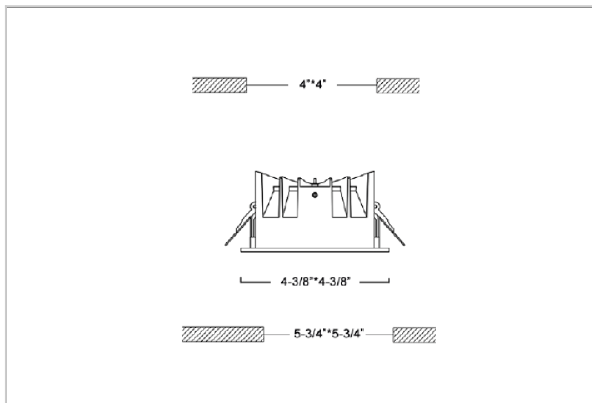

Flare Down Lights

ITEM SKU#: 662187493121

Product Code : IK-RFLAREDL-15W-27K-WH-90C-60D

Voltage	100 - 277 V AC, 50-60 Hz
Lumen Output	1350lm
Power	15W
Efficacy	90lm/w
CCT	2700K
CRI	>90
Beam Angle	60°
Light Distribution	Wide flood
LED Light Source	Osram SOLERIQ S 19
Start Time	Instant
Driver	Stand Alone (included)
Operating Position	Non - Swiveling Type
Dimming	On-Off / Triac / 0-10 V
Construction	Sqaure
Mounting Type	Recessed
Heads	Single Head
Finish	White
Height	2-3/8"
Diameter	4-3/8"x4-3/8"
Cut Out	4"x4"
Optics	Darklight Technology Black, Silver
Application Area	Outdoor Corridor, Bathroom, Eave.

Beam Spread (Option)

Wide Flood	60°
ft	Ø
3.0	3.15
9.0	9.45
15.0	15.75

Flare downlight is a square shaped fixture, that illuminates a store in the most effective manner without being obtrusive. The smart engineering of the luminaire with specular reflector & power grid/global connectors along with high voltage standing in-house LED driver makes it an ideal choice for lighting your stores.