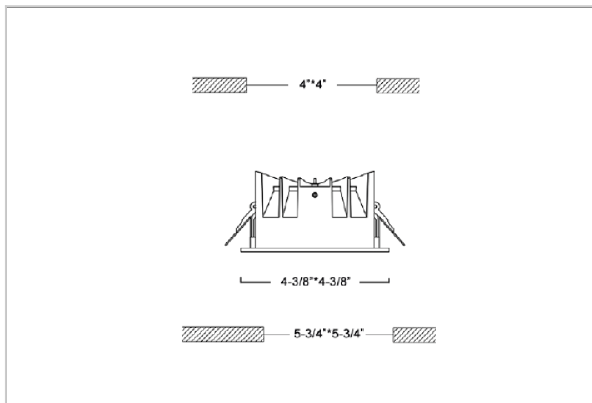

Flare Down Lights

ITEM SKU#: 662187493107

Product Code : IK-RFLAREDL-12W-35K-WH-90C-60D

Voltage	100 - 277 V AC, 50-60 Hz
Lumen Output	1080lm
Power	12W
Efficacy	90lm/w
CCT	3500K
CRI	>90
Beam Angle	60°
Light Distribution	Wide flood
LED Light Source	Osram SOLERIQ S 19
Start Time	Instant
Driver	Stand Alone (included)
Operating Position	Non - Swiveling Type
Dimming	On-Off / Triac / 0-10 V
Construction	Sqaure
Mounting Type	Recessed
Heads	Single Head
Finish	White
Height	2-3/8"
Diameter	4-3/8"x4-3/8"
Cut Out	4"x4"
Optics	Darklight Technology Black, Silver
Application Area	Outdoor Corridor, Bathroom, Eave.

Beam Spread (Option)

Wide Flood	60°
ft	Ø
3.0	3.15
9.0	9.45
15.0	15.75

Flare downlight is a square shaped fixture, that illuminates a store in the most effective manner without being obtrusive. The smart engineering of the luminaire with specular reflector & power grid/global connectors along with high voltage standing in-house LED driver makes it an ideal choice for lighting your stores.